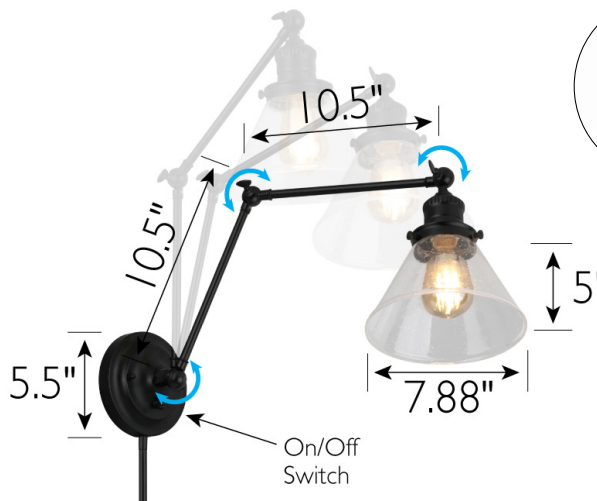

## Augustin I-Light Adjustable Wall Light Matte Black Finish

Includes one 5'9" electrical cord and two 12" cord covers for plug-in option

### SPECIFICATIONS

MOUNTING:	Wall Mount	LED BRIGHTNESS (LUMENS):	N/A
SLOPED CEILING ADAPTABLE:	No	LED COLOR CORRELATED TEMPERATURE (CCT):	N/A
LAMP TYPE 1:	Incandescent	LED COLOR RENDERING INDEX (CRI):	N/A
BULB INCLUDED:	No	LED EFFICACY:	N/A
WATTS PER BULB:	60W	LED AVERAGE RATED LIFE:	N/A
TOTAL WATTAGE:	60W	ENERGY EFFICIENT:	No
DIMMABLE:	Yes	LIGHTING AMPS:	0.5
MATERIAL CONSTRUCTION:	Steel/Glass	VOLTAGE:	120V
ASSEMBLED DIMENSIONS:	38.63" H x 7.88" L x 17.25" D		
WEIGHT:	3.3 lbs.		
BACKPLATE DIMENSIONS:	5.5" H x 5.5" W x 1.75" D		
CANOPY/PLATE DIMENSIONS:	N/A		
GLASS/SHADE DIMENSIONS:	5" H x 7.9" L x 7.9" D		
GLASS/SHADE MATERIAL:	Glass		
GLASS/SHADE TYPE:	Seedy		
GLASS/SHADE COLOR:	Clear		