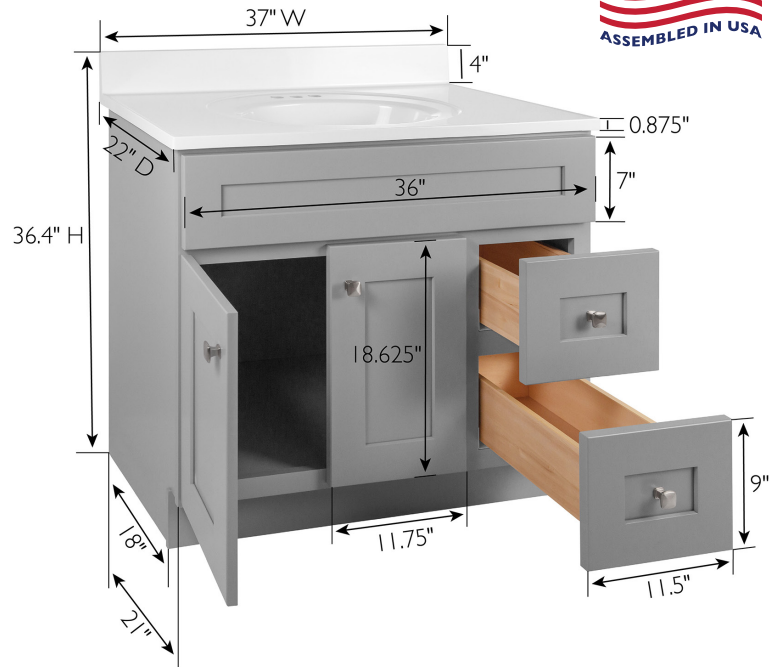

Brookings 2-Door, 2-Drawer Vanity with Cultured Marble 4 in. Centerset
Solid White Top, Assembled, 37x22, Gray Base

SPECIFICATIONS

MATERIAL CONSTRUCTION: Wood/Cultured Marble
ASSEMBLY REQUIRED: No
ASSEMBLED DIMENSIONS: 36.4" H x 37" L x 22" D
ASSEMBLED WEIGHT: 135.36 lbs.
TOOLS NEEDED FOR INSTALLATION: 100% Silicone

CONSTRUCTION TYPE: Face Frame
HINGE STYLE: Concealed
DOOR STYLE: 2 MDF Shaker Doors
DRAWER STYLE: 2 Solid Wood/MDF Drawers
GLIDE STYLE: Soft Close
FAKE DWR STYLE: N/A
DRAWER #1 DIMENSIONS: 8.31" L x 18" D x 5.12" H
DRAWER #2 DIMENSIONS: 8.31" L x 18" D x 5.12" H
DRAWER CONSTRUCTION: Dove Tail

FACE FRAME MATERIAL: Solid Wood
SIDES MATERIAL: Plywood
BOTTOM MATERIAL: Plywood
TOE KICK INSET WIDTH: 3"
BACK PANEL MATERIAL: Plywood
BACK BRACE MATERIAL: Solid Wood

FAUCET TYPE: Lav Centerset
NUMBER OF MOUNTING HOLES: 3
BOWL MATERIAL: Cultured Marble
BACK SPLASH INCLUDED: Yes
COLOR: Solid White
NUMBER OF BOWLS: 1
BOWL DIMENSIONS: 5.63" H x 11.63" W x 16.85" D
BOWL SHAPE: Oval
SINK THICKNESS: 1"
MOUNTING TYPE: Centerset
OVERFLOW HOLE: Yes