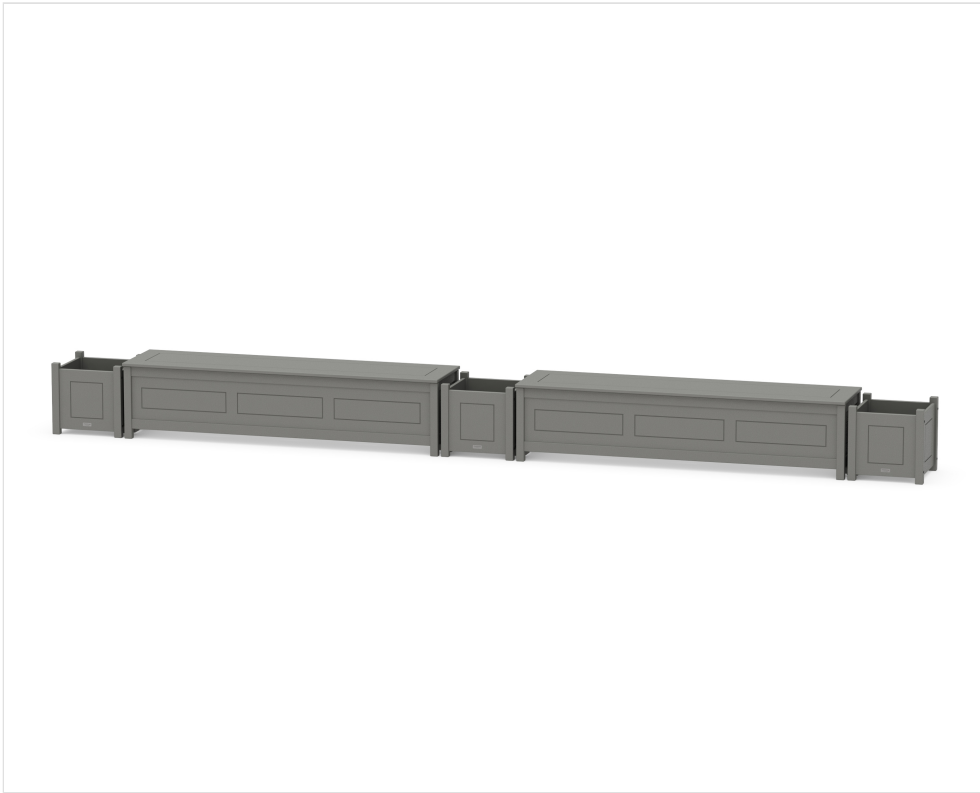

POLYWOOD®

Sustainable Outdoor Furniture

CLIMATETUFF™
MATERIALS

COLORSTAY™
TECHNOLOGY

MADE IN
THE USA

CONSCIOUSLY
CRAFTED

CountryLiving *by* POLYWOOD®

72" Country Living Straight Double Planter Storage Bench Set

BRAND | Country Living

COLLECTION | None

SKU | PWS3006-1

SET WEIGHT + DIMENSIONS

Overall Set Weight	291.5 lbs
Recommended Minimum Space (Based on pictured configuration)	194.0" W x 17.5" H x 18.0" D

INDIVIDUAL ITEM DIMENSIONS

Qty	NAME	SKU	DIMENSIONS (W x H x D)
2	Country Living 72" Storage Bench	CLBNS723	72.25" x 17.03" x 17.58"
3	Country Living Square Planter Box	CL6231S	15.6" x 13.16" x 16.24"
4	Modular Planter Connection Block	P15675	1.5" x 4.0" x 12.5"