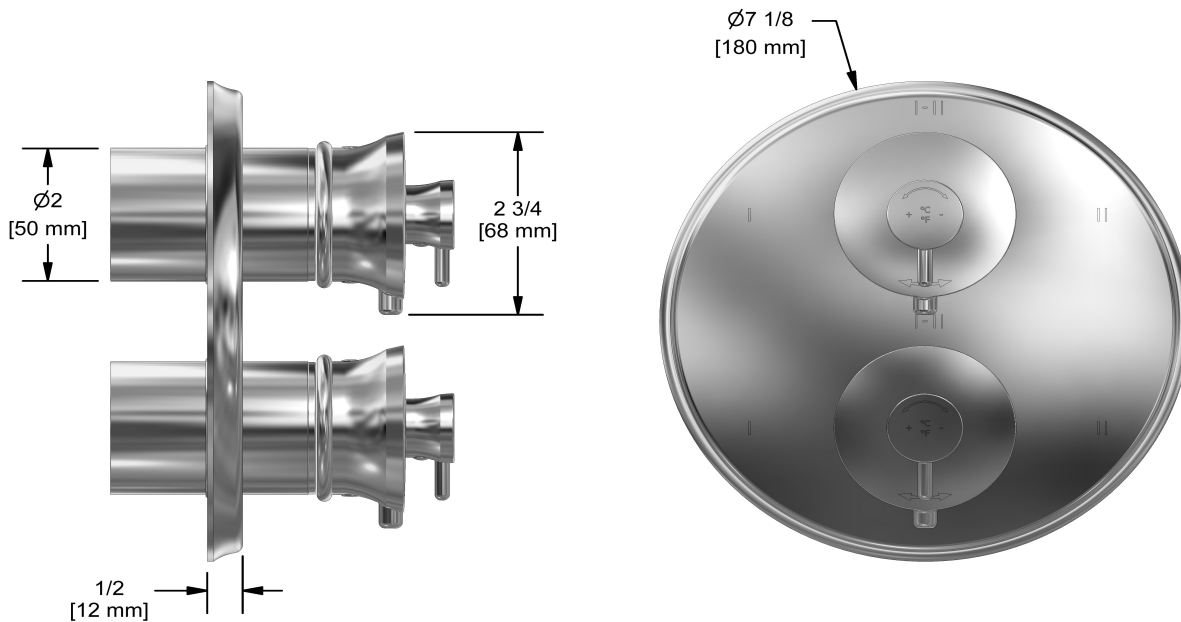

Sizes, models and finishes may differ from those presented.

Warranty

This **Riobel Inc.** product you have purchased carries a Limited Lifetime Warranty on the chrome, PVD finish, blacks and all working parts and is guaranteed from the initial purchase date against all manufacturing defects. All other finishes, including plastic components, are guaranteed for one year. All electric and/or electronic parts are covered by a 5-year limited warranty.

Customer Service

Ontario, West Canada : 888-287-5354 Quebec, Maritimes, United States : 866-473-8442

2020.11.06