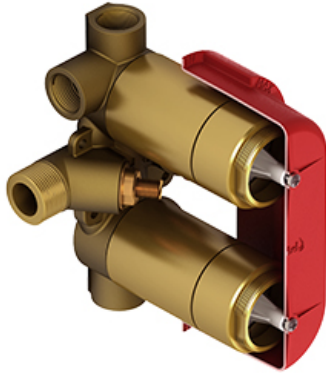

Customer Service

Ontario, West Canada : 888-287-5354 Quebec, Maritimes, United States : 866-473-8442

2020.11.06

4-way Type T/P 3/4" coaxial valve rough
R46

Specifications

Descriptions

- Rough only
- 3/4" inlet male NPT
- Must be supplied with minimum 3/4" PEX , 3/4" EXPANSION PEX or 1/2" copper
- Four 1/2" outlets female NPT
- Service valves
- Test cap
- TXX46XX or TXX88XX trim required to complete