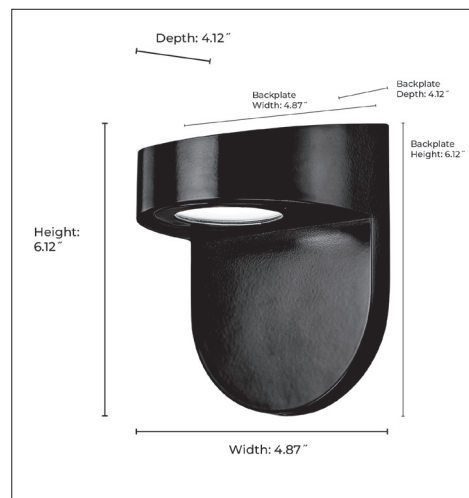

44001

ONE LIGHT OUTDOOR LED WALL MOUNT

FINISH

PBK - Powder Coated Black

DIMENSIONS

Width 4.87"
Height 6.12"
Depth 4.12"
Backplate Width 4.87"
Backplate Height 6.12"
Backplate Depth 4.12"
Weight 1.3 lbs

MATERIAL

Aluminum

GLASS

Glass Frosted

LAMPING

1 LED 5.5W
390LM
3000K

CERTIFICATION

UL Listed Wet Location

ITEM NUMBER

SKU's 44001 PBK

44001 PBK

Millennium Lighting
105 Declaration Drive
McDonough, GA 30253
www.millenniumlighting.com