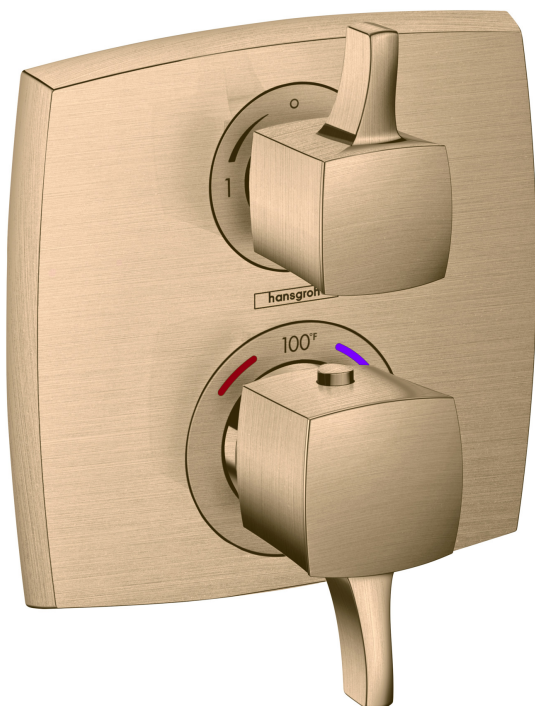

Brand	hansgrohe
Art. Name	Ecostat Classic Thermostatic Trim with Volume Control and Diverter, Square
Art. Nr.	15728141
Surface	brushed bronze
Pos.	1

Product Picture

Drawing

Features

- Volume control and diverter for 2 outlets
- Flow: 6.0 GPM (22.7 L/Min)
- Thermostatic cartridge, Shut-off/ diverter valve
- Anti-scald 100° safety stop
- Optimized for water-efficient shower products