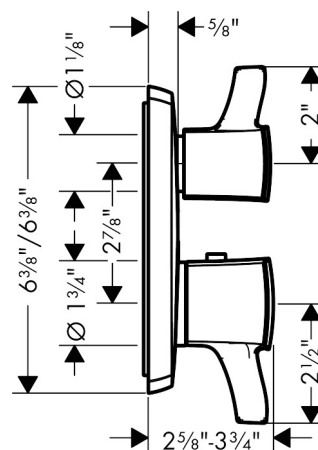

Brand	hansgrohe
Art. Name	Ecostat Classic Thermostatic Trim with Volume Control and Diverter, Square
Art. Nr.	15728141
Surface	brushed bronze
Pos.	1

Product Picture

Drawing

Features

- Volume control and diverter for 2 outlets
- Flow: 6.0 GPM (22.7 L/Min)
- Thermostatic cartridge, Shut-off/ diverter valve
- Anti-scald 100° safety stop
- Optimized for water-efficient shower products