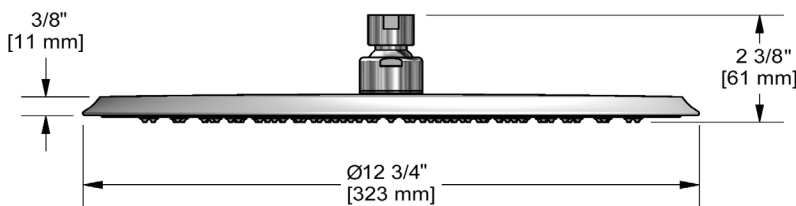

SPECIFICATIONS

DESCRIPTION

- 1 function

FLOW

- 7.6 L/min (2 gpm) (80psi) max / 5.7 L/min (1.5 gpm) (45 psi) min
- 6.8L/min (1.8 gpm) (80psi) max / 5.1 L/min (1.3 gpm) (45 psi) min (412-WS)

STANDARDS

- ASME A112.18.1 / CSA B125.1

WARRANTY

- Most products or parts carry "Limited Warranties" against manufacturing defects. For US customers please visit houseofrohl.com/support and for Canadian customers please visit houseofrohl.ca/support for complete product and finish warranty.

13" Rain Showerhead

MODELS: 412

For warranty or additional information, contact:

US Customers

U.S.A.
houseofrohl.com/support
1-800-777-9762

Canadian Customers

QUEBEC / MARITIMES / WESTERN CANADA
QUÉBEC / MARITIMES / OUEST CANADIEN
QUEBEC / MARITIMOS / CANADA OCCIDENTAL
houseofrohl.ca/support
1-866-473-8442

ONTARIO
houseofrohl.ca/support
1-800-287-5354