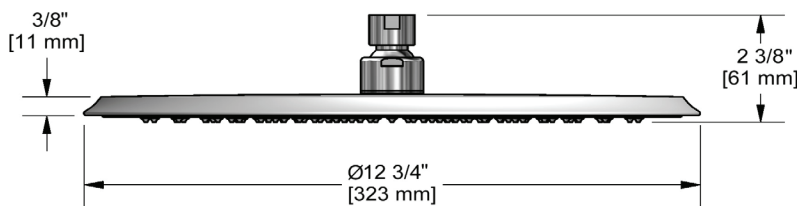

Regadera de ducha de 32 cm (13")

MODELOS: 412

UPC®

For warranty or additional information, contact:

US Customers

U.S.A.
houseofrohl.com/support
1-800-777-9762

QUEBEC / MARITIMES / WESTERN CANADA
QUÉBEC / MARITIMES / OUEST CANADIEN
QUEBEC / MARITIMOS / CANADA OCCIDENTAL
houseofrohl.ca/support
1-866-473-8442