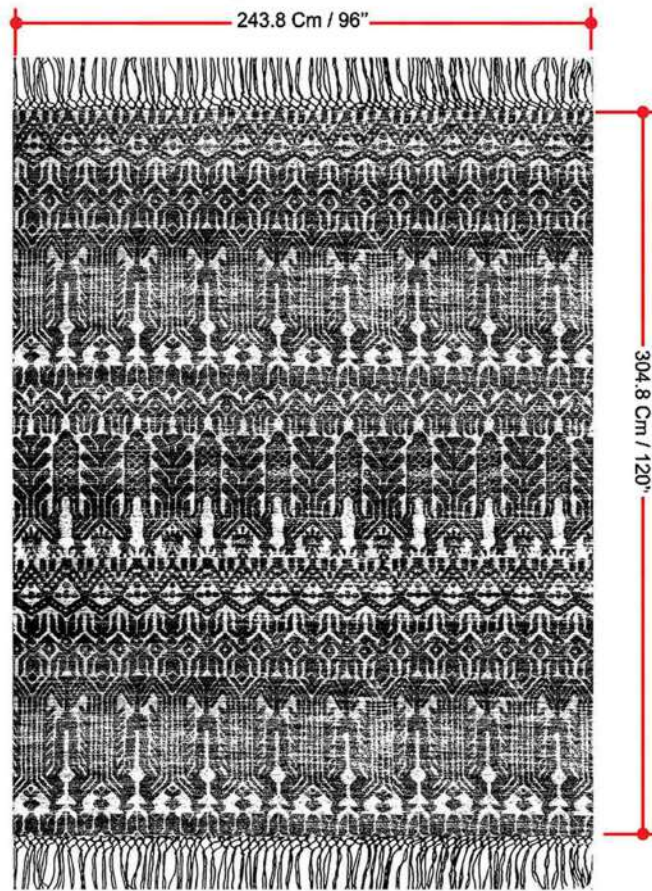

Banning 8'x10' Area Rug

Net Weight: 46.74(Lbs)