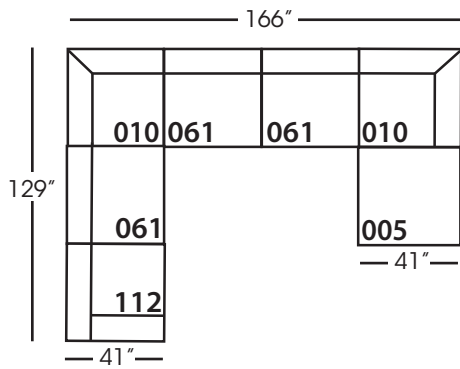

ECLECTIC.SPIRITED.WONDERFULLY COMFORTABLE.

NEVAL T • UPHOLSTERED • LOOSE PILLOW BACK

*available as right or left seated