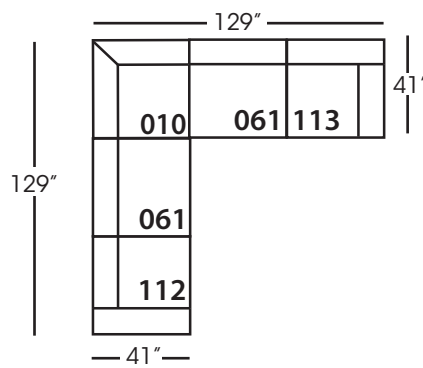

ECLECTIC.SPIRITED.WONDERFULLY COMFORTABLE.

NEVAL T • UPHOLSTERED • LOOSE PILLOW BACK

*available as right or left seated