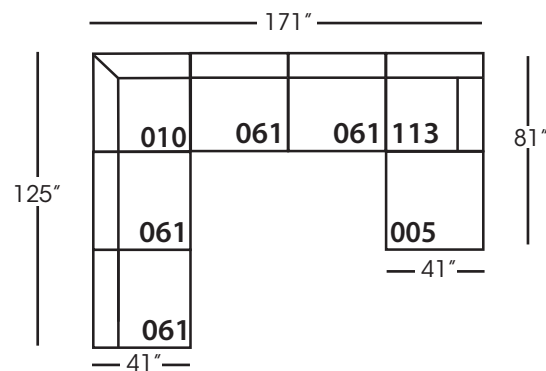

ECLECTIC.SPIRITED.WONDERFULLY COMFORTABLE.

NEVAL T • UPHOLSTERED • LOOSE PILLOW BACK

*available as right or left seated