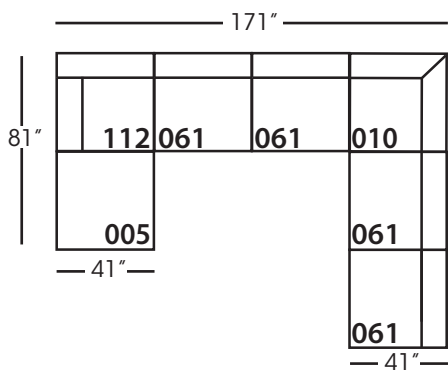

ECLECTIC.SPIRITED.WONDERFULLY COMFORTABLE.

NEVAL T • UPHOLSTERED • LOOSE PILLOW BACK

*available as right or left seated