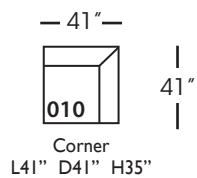

ECLECTIC.SPIRITED.WONDERFULLY COMFORTABLE.

NEVAL T • UPHOLSTERED • LOOSE PILLOW BACK

*available as right or left seated