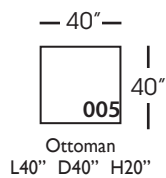

ECLECTIC.SPIRITED.WONDERFULLY COMFORTABLE.

NEVAL T • UPHOLSTERED • LOOSE PILLOW BACK

*available as right or left seated