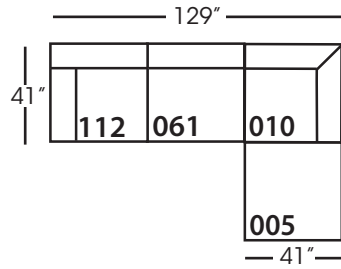

ECLECTIC.SPIRITED.WONDERFULLY COMFORTABLE.

NEVAL T • UPHOLSTERED • LOOSE PILLOW BACK

*available as right or left seated