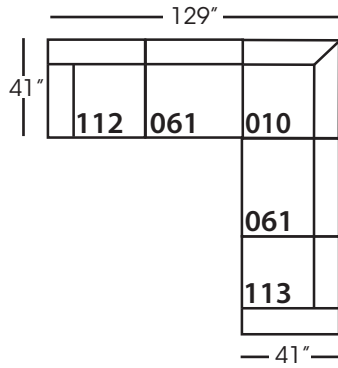

ECLECTIC.SPIRITED.WONDERFULLY COMFORTABLE.

NEVAL T • UPHOLSTERED • LOOSE PILLOW BACK

*available as right or left seated