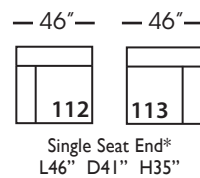

ECLECTIC.SPIRITED.WONDERFULLY COMFORTABLE.

NEVAL T • UPHOLSTERED • LOOSE PILLOW BACK

*available as right or left seated