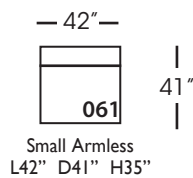

ECLECTIC.SPIRITED.WONDERFULLY COMFORTABLE.

NEVAL T • UPHOLSTERED • LOOSE PILLOW BACK

*available as right or left seated