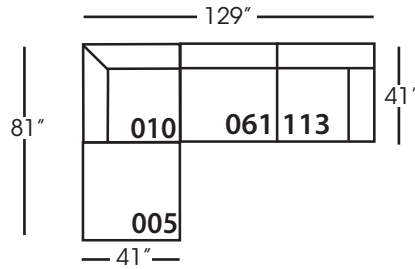

ECLECTIC.SPIRITED.WONDERFULLY COMFORTABLE.

NEVAL T • UPHOLSTERED • LOOSE PILLOW BACK

*available as right or left seated