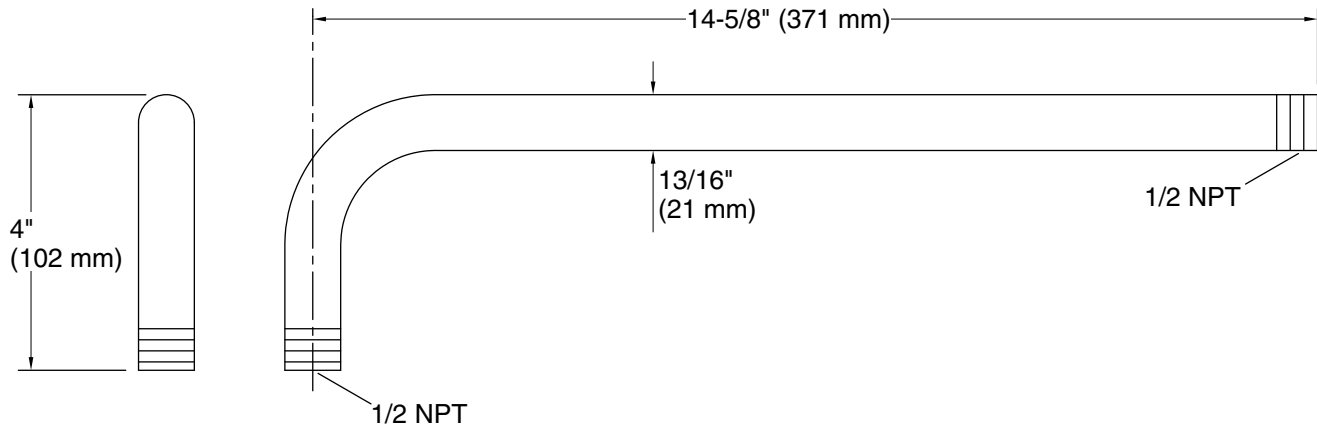

## Technical Information

All product dimensions are nominal.

Shower/Rainhead rated max flow: 1.2 gal/min (4.5 l/min)