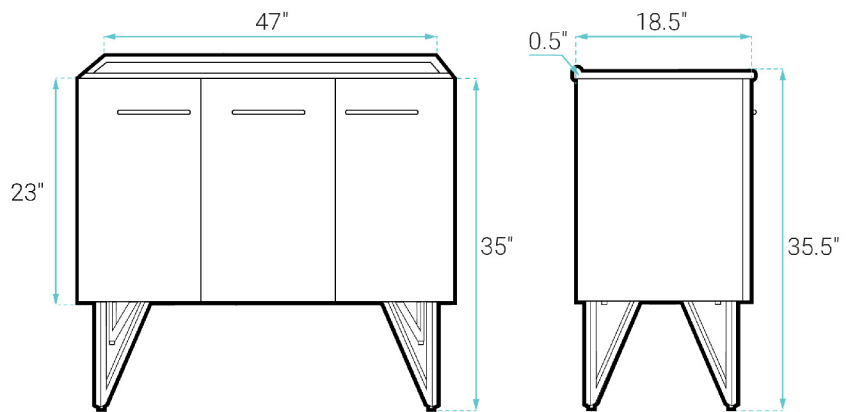

### FEATURES:

- Sleek, freestanding design
- Glazed ceramic, single sink
- Standard 1.75" drain hole
- Standard 1.38" faucet holes
- Stainless steel metal legs
- Chrome-finish overflow

### SPECIFICATIONS:

N.W: 124 lb.  
W: 48" x D: 18.5" x H: 35.5"  
Inner Sink: D: 10.5" x W: 20" x H: 5"