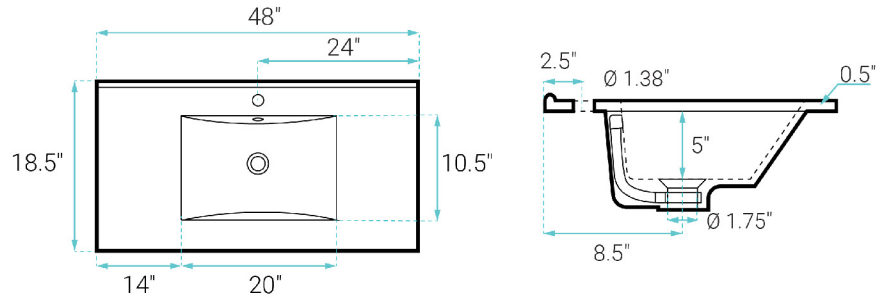

### FEATURES:

- Sleek, freestanding design
- Glazed ceramic, single sink
- Standard 1.75" drain hole
- Standard 1.38" faucet holes
- Stainless steel metal legs
- Chrome-finish overflow

### SPECIFICATIONS:

N.W: 124 lb.  
W: 48" x D: 18.5" x H: 35.5"  
Inner Sink: D: 10.5" x W: 20" x H: 5"