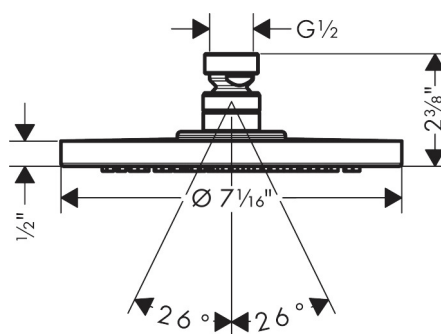

Brand	hansgrohe
Art. Name	Raindance S Showerhead 180 1-Jet PowderRain, 2.5 GPM
Art. Nr.	26928671
Surface	matte black
Pos.	1

Product Picture

Drawing

Technology

Features

- Spray modes: PowderRain
- Fully-finished matching spray face
- Flow: 2.5 GPM (9.5 L/Min)