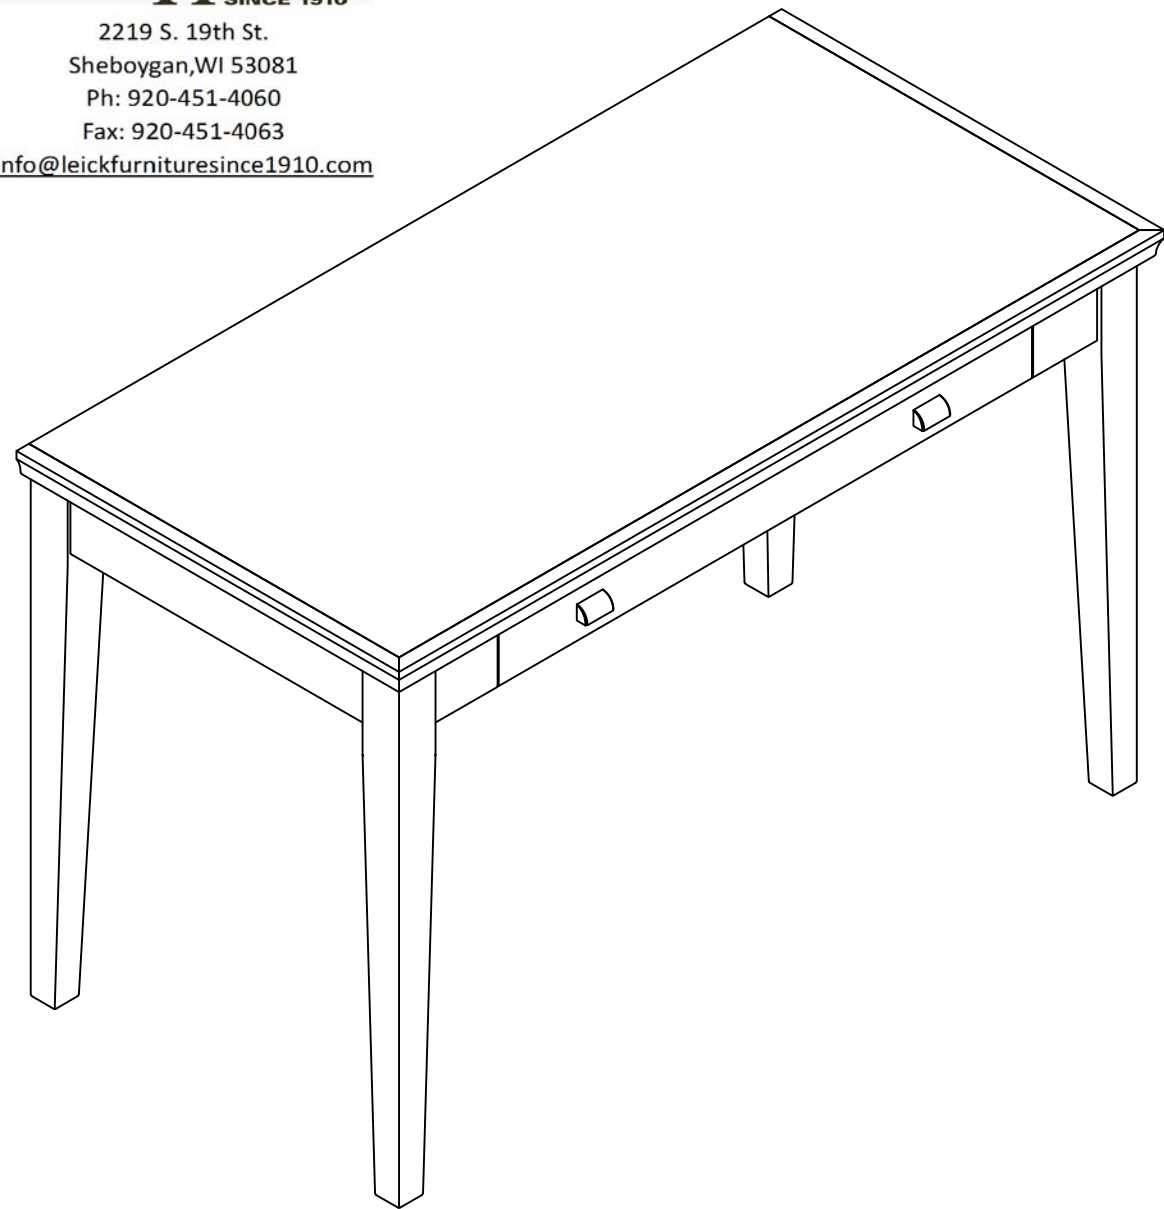

ITEM# 81400
 Chocolate Cherry Laptop Desk

Leick
 Home
 SINCE 1910

2219 S. 19th St.
 Sheboygan, WI 53081
 Ph: 920-451-4060
 Fax: 920-451-4063
info@leickfurnituresince1910.com

Hardware List

Item	Description	Qty
a	 Bolt 5/16" *2"	8PCS
b	 Allen wrench	1PC
c	 Flat Washer 5/16" *19mm	8PCS
d	 Lock Washer	8PCS

Parts List

Item

Description

Qty

A

Top

1PC

B