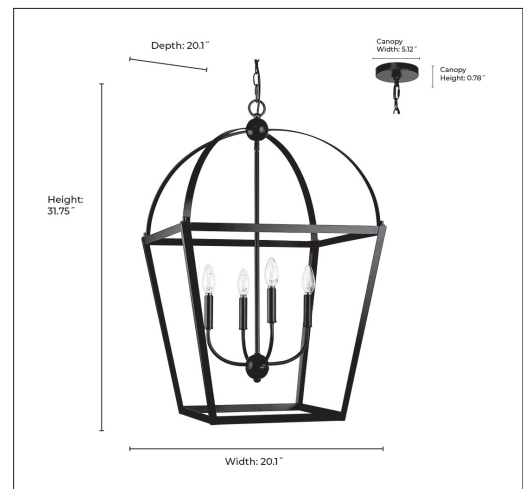

FINISH

MB - Matte Black

DIMENSIONS

Width 20.1"
Height 31.75"
Backplate Width 5.12"
Backplate Height 0.78"
Backplate Depth 5.12"
Chain 60"
Wire 144"
Weight 10.14 lbs

MATERIAL

Steel

GLASS

Glass No

LAMPING

Bulbs 4-Candle
Bulb Base Candelabra (E12)
Watts per Bulb 60W
Voltage 120V
Total Wattage 240W
Bulbs Included No

CERTIFICATION

ETL Listed Dry Location

ITEM NUMBER

SKU's 13904 MB

13904 MB

Millennium Lighting
105 Declaration Drive
McDonough, GA 30253
www.millenniumlighting.com