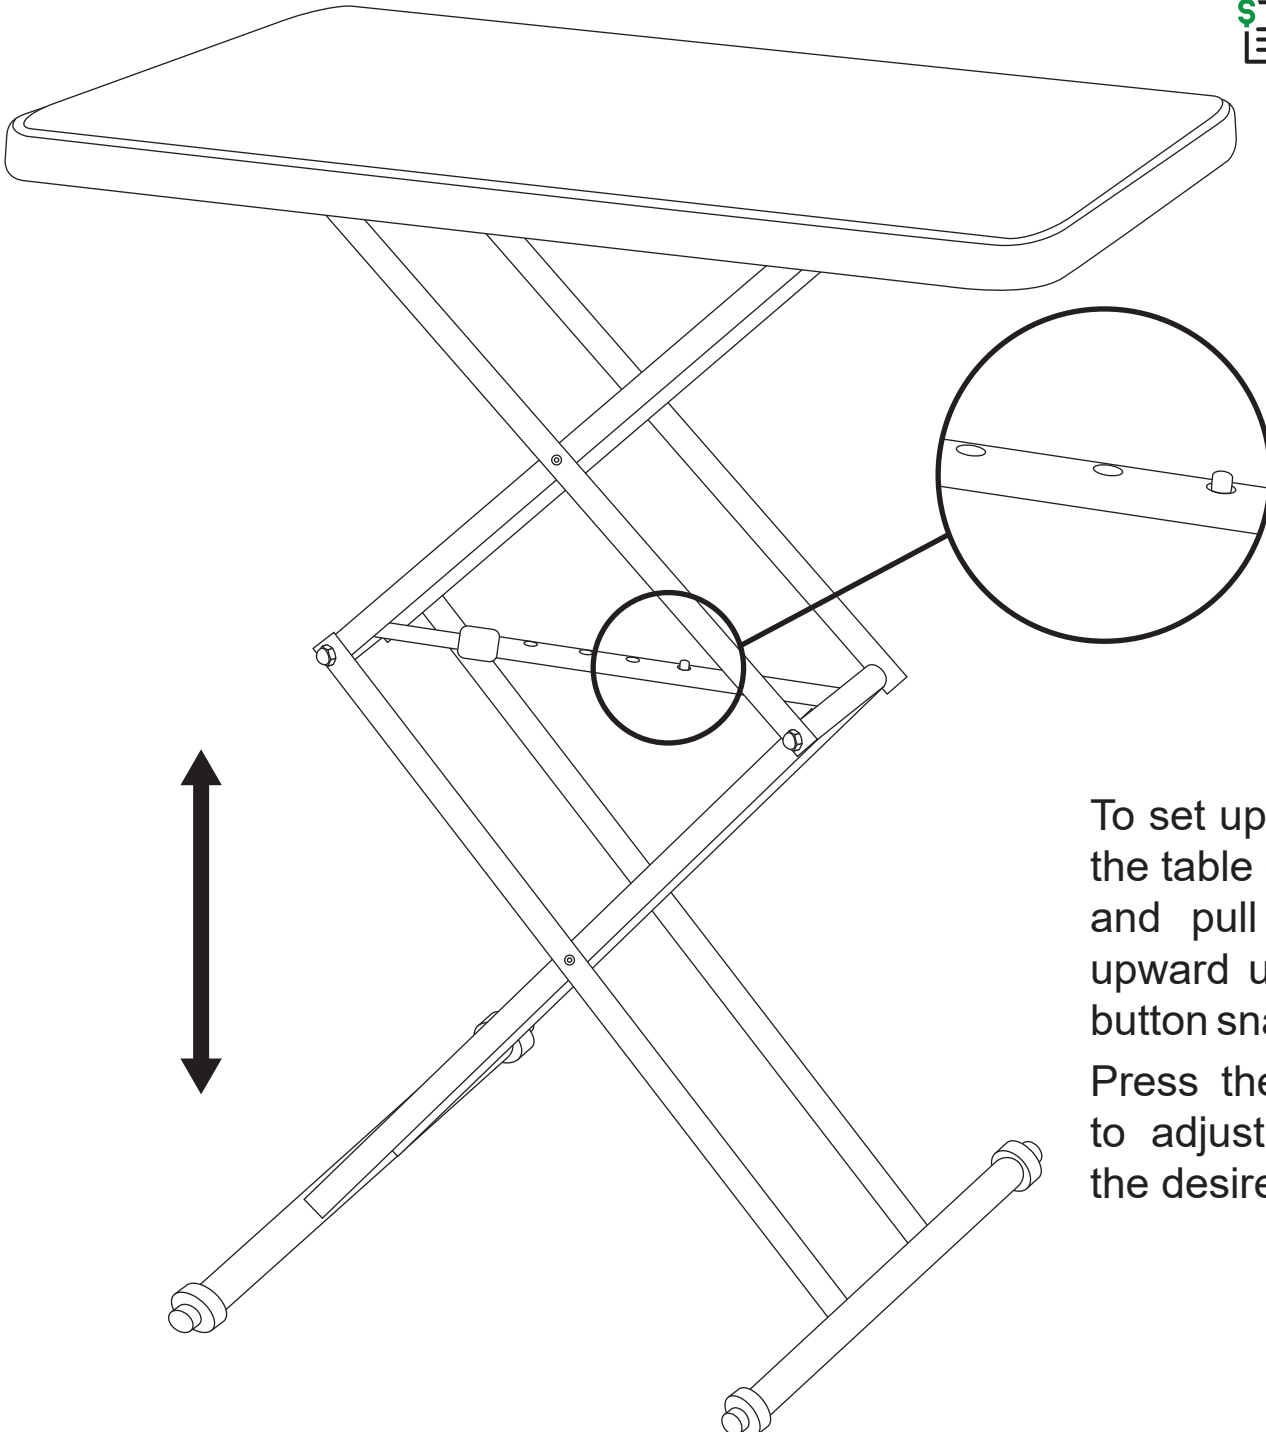

RECTANGULAR TABLE WITH ADJUSTABLE LEGS SUP-356

Review all assembly and care information before using this product. Save this manual for future reference.

To set up the table, set the table on the ground and pull the tabletop upward until the push-button snaps into place. Press the push-button to adjust the table to the desired height.