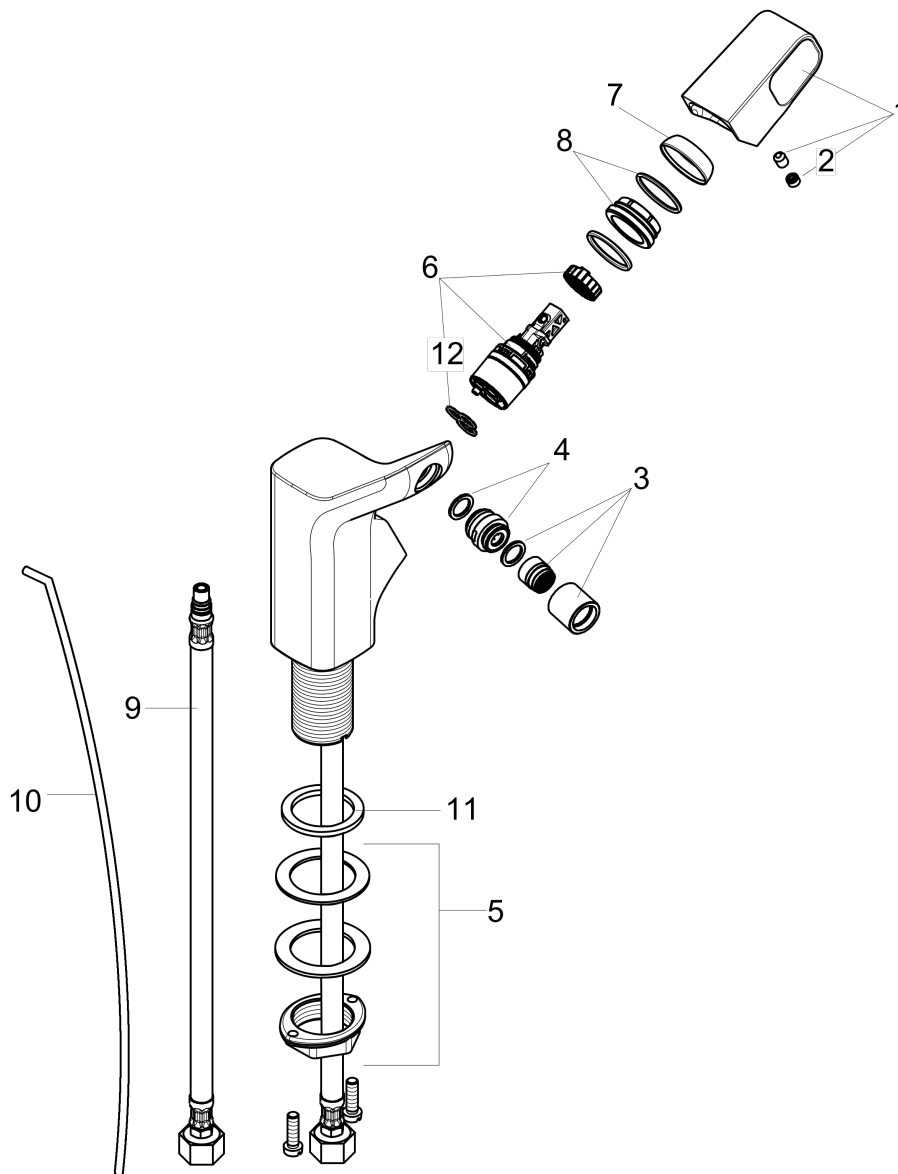

### Scale drawing

**AXOR Urquiola**  
**Single-Hole Bidet Faucet**  
Finishes : **chrome**    Part no. : **11220001**

## Exploded drawing

Year of production: >07/16

**AXOR Urquiola**  
**Single-Hole Bidet Faucet**  
 Finishes : **chrome**    Part no. : **11220001**

## Spare parts list

Year of production: >07/16

Pos.	Description	Part no.	PC	PU
1	handle	11093000	0	1
2	screw cover	96762000	0	1
3	aerator laminar M16x1 (7 l/min)	97360000	0	1
4	ball joint	97362000	0	1
5	fixing set (Ø 32)	13961000	0	1
6	cartridge, assy	95973001	0	1
7	flange	98863000	0	1
8	nut	95178000	0	1
9	connection hose 18½" M8x0,75 3/8"	96321001	0	1
10	pull rod	96657000	0	1
11	flat seal	98749000	0	1
12	seal	98865000	0	1
a	fixation extension 35 mm	13898000	0	1
b	spring with sleeve	92462000	0	1