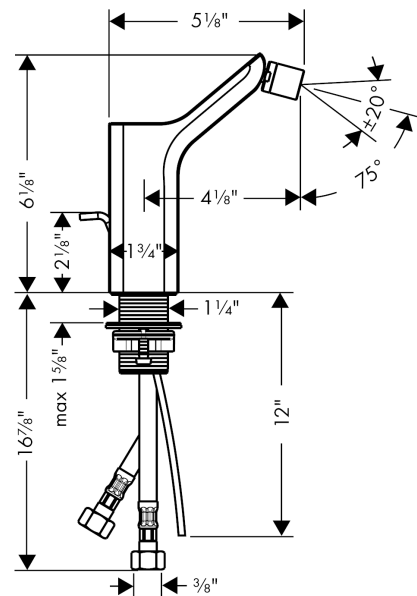

### Description

### Scale drawing

**AXOR Urquiola**  
**Single-Hole Bidet Faucet**  
Finishes : **chrome**    Part no. : **11220001**

## Exploded drawing

Year of production: >07/16

**AXOR Urquiola**  
**Single-Hole Bidet Faucet**  
 Finishes : **chrome**    Part no. : **11220001**

## Spare parts list

Year of production: >07/16

Pos.	Description	Part no.	PC	PU
1	handle	11093000	0	1
2	screw cover	96762000	0	1
3	aerator laminar M16x1 (7 l/min)	97360000	0	1
4	ball joint	97362000	0	1
5	fixing set (Ø 32)	13961000	0	1
6	cartridge, assy	95973001	0	1
7	flange	98863000	0	1
8	nut	95178000	0	1
9	connection hose 18½" M8x0,75 3/8"	96321001	0	1
10	pull rod	96657000	0	1
11	flat seal	98749000	0	1
12	seal	98865000	0	1
a	fixation extension 35 mm	13898000	0	1
b	spring with sleeve	92462000	0	1