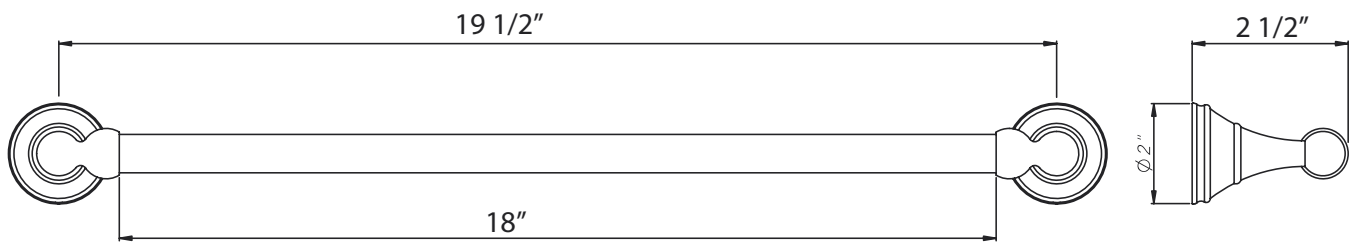

ESPECIFICACIONES

DESCRIPCIÓN

- La longitud se puede reducir

GARANTÍA

- La mayoría de los productos o piezas cuentan con "Garantías limitadas" contra defectos de fabricación. Para los clientes de EE. UU., visite houseofrohl.com/support y para los clientes canadienses, visite houseofrohl.ca/support para conocer la garantía completa del producto y el acabado.

Georgian Era™

Toallero de 20"

MODELOS: U.6640

For warranty or additional information, contact:

U.S.A.
houseofrohl.com/support
1-800-777-9762

QUEBEC / MARITIMES / WESTERN CANADA
QUÉBEC / MARITIMES / OUEST CANADIEN
QUEBEC / MARITIMOS / CANADA OCCIDENTAL
houseofrohl.ca/support
1-866-473-8442

ONTARIO
houseofrohl.ca/support
1-800-287-5354