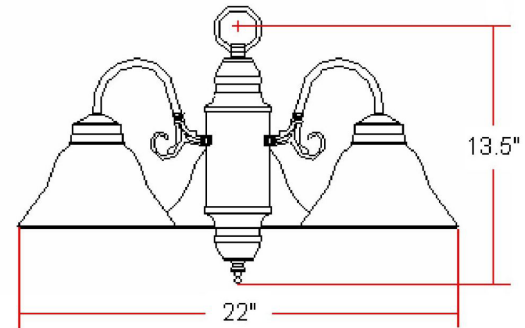

Millbridge 3-Light Chandelier
Oil Rubbed Bronze

SPECIFICATIONS

MOUNTING:	Flush Mount	LED BRIGHTNESS (LUMENS):	N/A
SLOPED CEILING ADAPTABLE:	No	LED COLOR CORRELATED TEMPERATURE (CCT):	N/A
LAMP TYPE 1:	Maximum 60W Medium Base Bulb	LED COLOR RENDERING INDEX (CRI):	N/A
BULB INCLUDED:	No	LED EFFICACY:	N/A
WATTS PER BULB:	60W	LED AVERAGE RATED LIFE:	N/A
TOTAL WATTAGE:	180W	ENERGY EFFICIENT:	No
DIMMABLE:	Yes	LIGHTING AMPS:	N/A
MATERIAL CONSTRUCTION:	Steel	VOLTAGE:	120V
ASSEMBLED DIMENSIONS:	14" H x 22" L x 22" D		
WEIGHT:	10.00 lbs.		
BACKPLATE DIMENSIONS:	N/A		
CANOPY/PLATE DIMENSIONS:	0.827" H x 5" D		
GLASS/SHADE DIMENSIONS:	4.2" H x 7.5" L x 7.5" D		
GLASS/SHADE MATERIAL:	Glass		
GLASS/SHADE TYPE:	Alabaster		
GLASS/SHADE COLOR:	White		