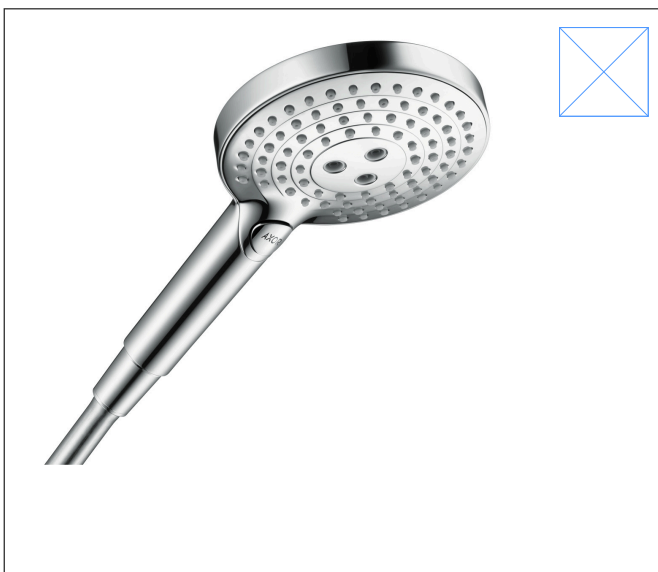

Brand AXOR  
 Art. Name **AXOR ShowerSolutions** Handshower 120 3-jet, 2.5 GPM  
 Art. Nr. 26053251  
 Surface brushed gold optic  
 Pos. 1

## Product Picture