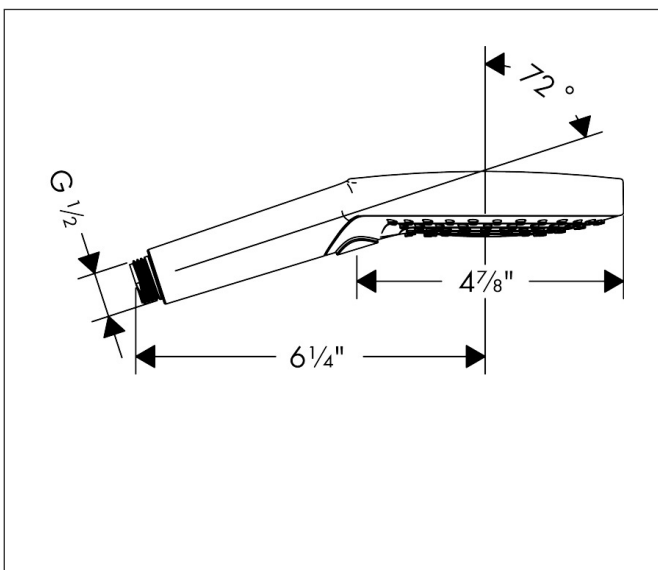

Brand AXOR  
 Art. Name **AXOR ShowerSolutions** Handshower 120 3-jet, 2.5 GPM  
 Art. Nr. 26053251  
 Surface brushed gold optic  
 Pos. 1

## Drawing