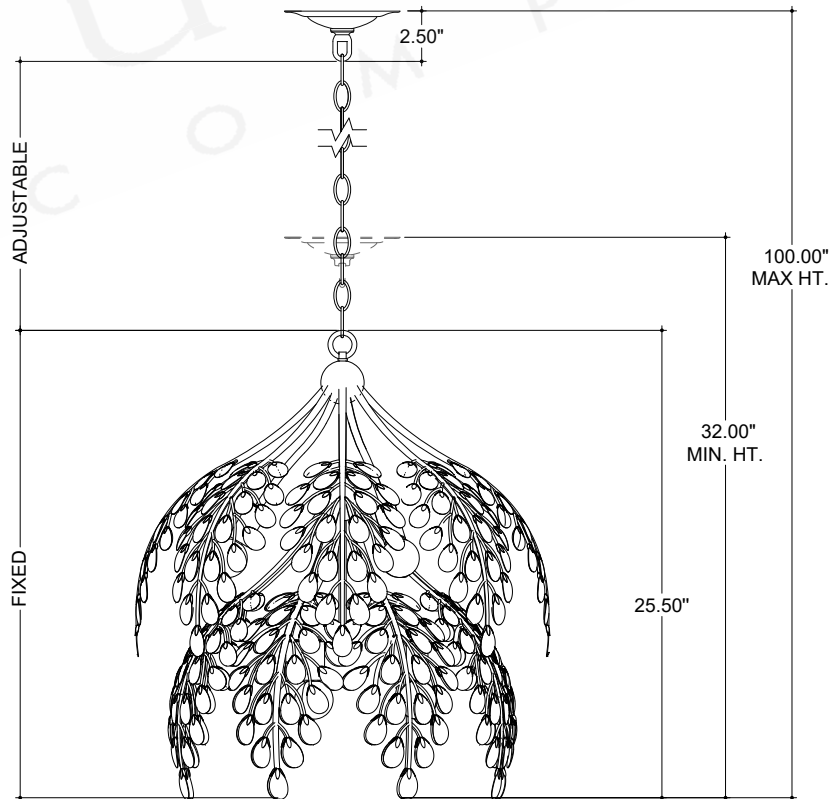

ITEM: 9000-1265

Overall Dimensions

Height: 25.5"

Diameter: 20"

CANOPY DETAIL

TOP VIEW

FRONT VIEW