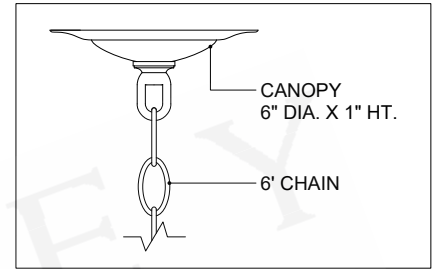

ITEM: 9000-1265

Overall Dimensions

Height: 25.5"

Diameter: 20"

CANOPY DETAIL

TOP VIEW

FRONT VIEW