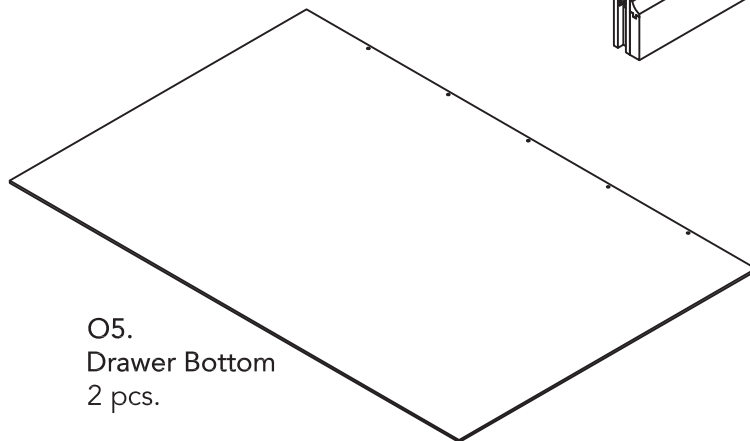

Do not use power tools above 8 volts to assemble.

Part List

O1.
Drawer Front
2 pcs.

O2.
Drawer Back
2 pcs.

E.
Side Panel
2 pcs.

O5.
Drawer Bottom
2 pcs.

O6.
Support
4 pcs.

For assembly see instructions in carton 20 05525 0851.