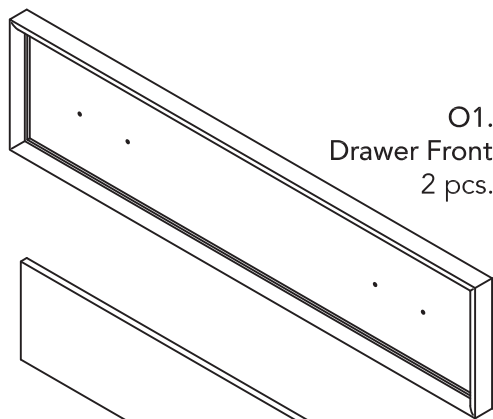

Daybed

IMPORTANT

Carefully remove all the parts from the carton and place them individually on a soft cloth to prevent scratches or other damage.

Carefully and strictly follow these assembly instructions to ensure a completed product as designed.

Do not use power tools above 8 volts to assemble.

Part List

O1.
Drawer Front
2 pcs.

O2.
Drawer Back
2 pcs.

E.
Side Panel
2 pcs.

O5.
Drawer Bottom
2 pcs.

O6.
Support
4 pcs.

For assembly see instructions in carton 20 05525 0851.