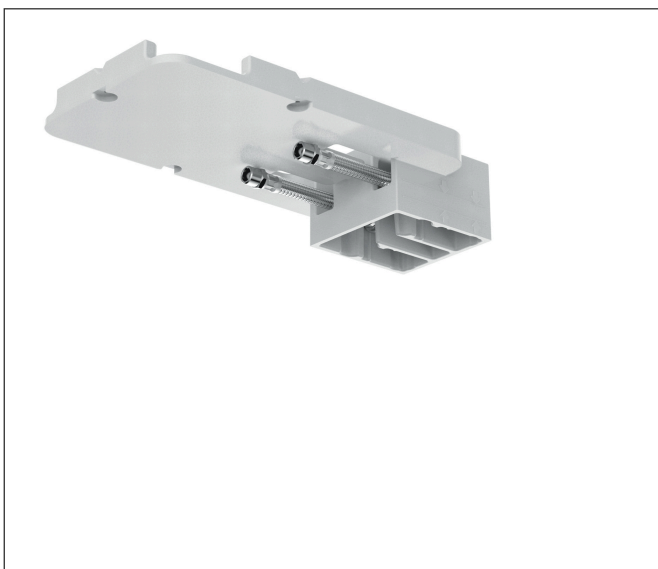

Brand	AXOR
Art. Name	<b>AXOR ShowerSolutions</b> Rough, Showerhead, Flush Ceiling Mount
Art. Nr.	35363181
Surface	n.a.
Pos.	1

## Product Picture

## Features

- ServiceCard with sieve and flow restrictor can be removed without tools for cleaning purpose