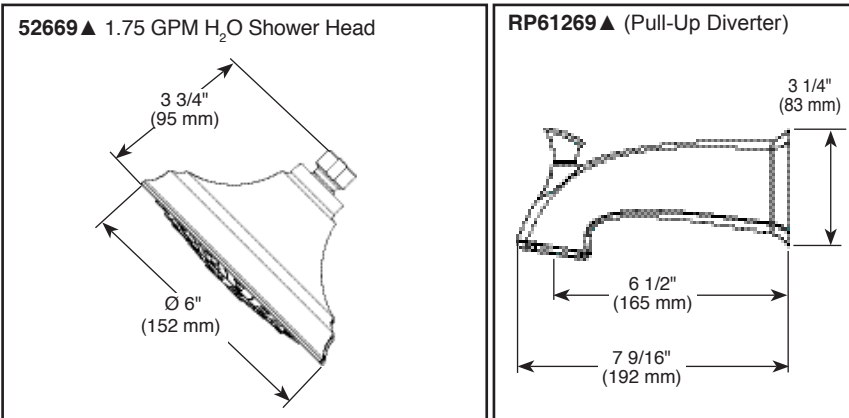

▲ Designate proper finish suffix

Delta reserves the right (1) to make changes in specifications and materials, and (2) to change or discontinue models, both without notice or obligation. Dimensions are for reference only. See current full-line price book or www.deltafaucet.com for finish options and product availability.

DSP-B-144748 Rev. C

Delta Faucet Company

55 E. 111th Street, Indianapolis, IN 46280
350 South Edgeware Road, St. Thomas, ON N5P 4L1
© 2021 Delta Faucet Company