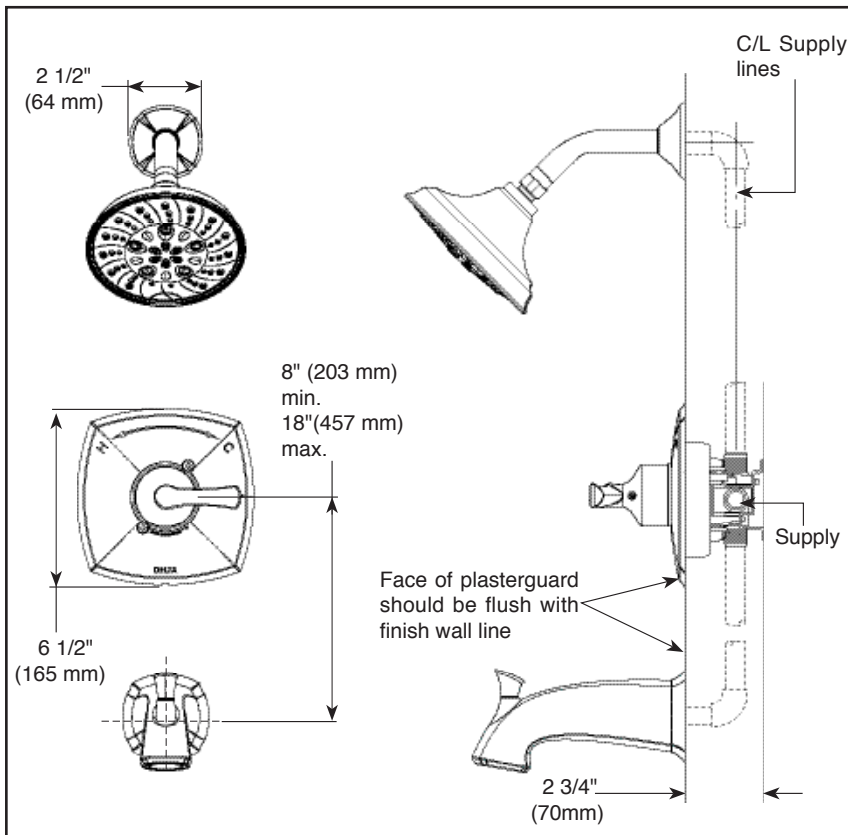

see what Delta can do™

TUB AND SHOWER FAUCET

■ Sandover™ Collection

FEATURES:

- Monitor® 14 Series pressure balanced bath single handle mixing valve trim
- Five-setting H₂Okinetic shower head

STANDARD SPECIFICATIONS:

- Maintains a balanced pressure of hot and cold water even when a valve is turned on or off elsewhere in the system
- For use with MultiChoice® Universal rough valve body. (R10000 Series)
- Back-to-back installation capability
- Solid brass forged body
- Temperature only controlled with handle
- Field adjustable to limit handle rotation into hot water zone
- 120° maximum handle rotation
- All parts replaceable from the front of the valve
- Shower head maximum flow rate 1.75 gpm @ 80 psi, 6.6 L/min @ 550 kPa
- H/C etched temperature indicators on escutcheon
- Pull-up tub spout: 1/2" NPT iron pipe thread connection or 1/2" copper spout tube soldering connection

COMPLIES WITH:

- ASME A112.18.1 / CSA B125.1
- ASSE 1016
- Indicates compliance to ICC/ANSI A117.1 - Valve control only
- EPA WaterSense®

144748▲

Submitted Model No.: _____

Specific Features: _____

▲ Designate proper finish suffix