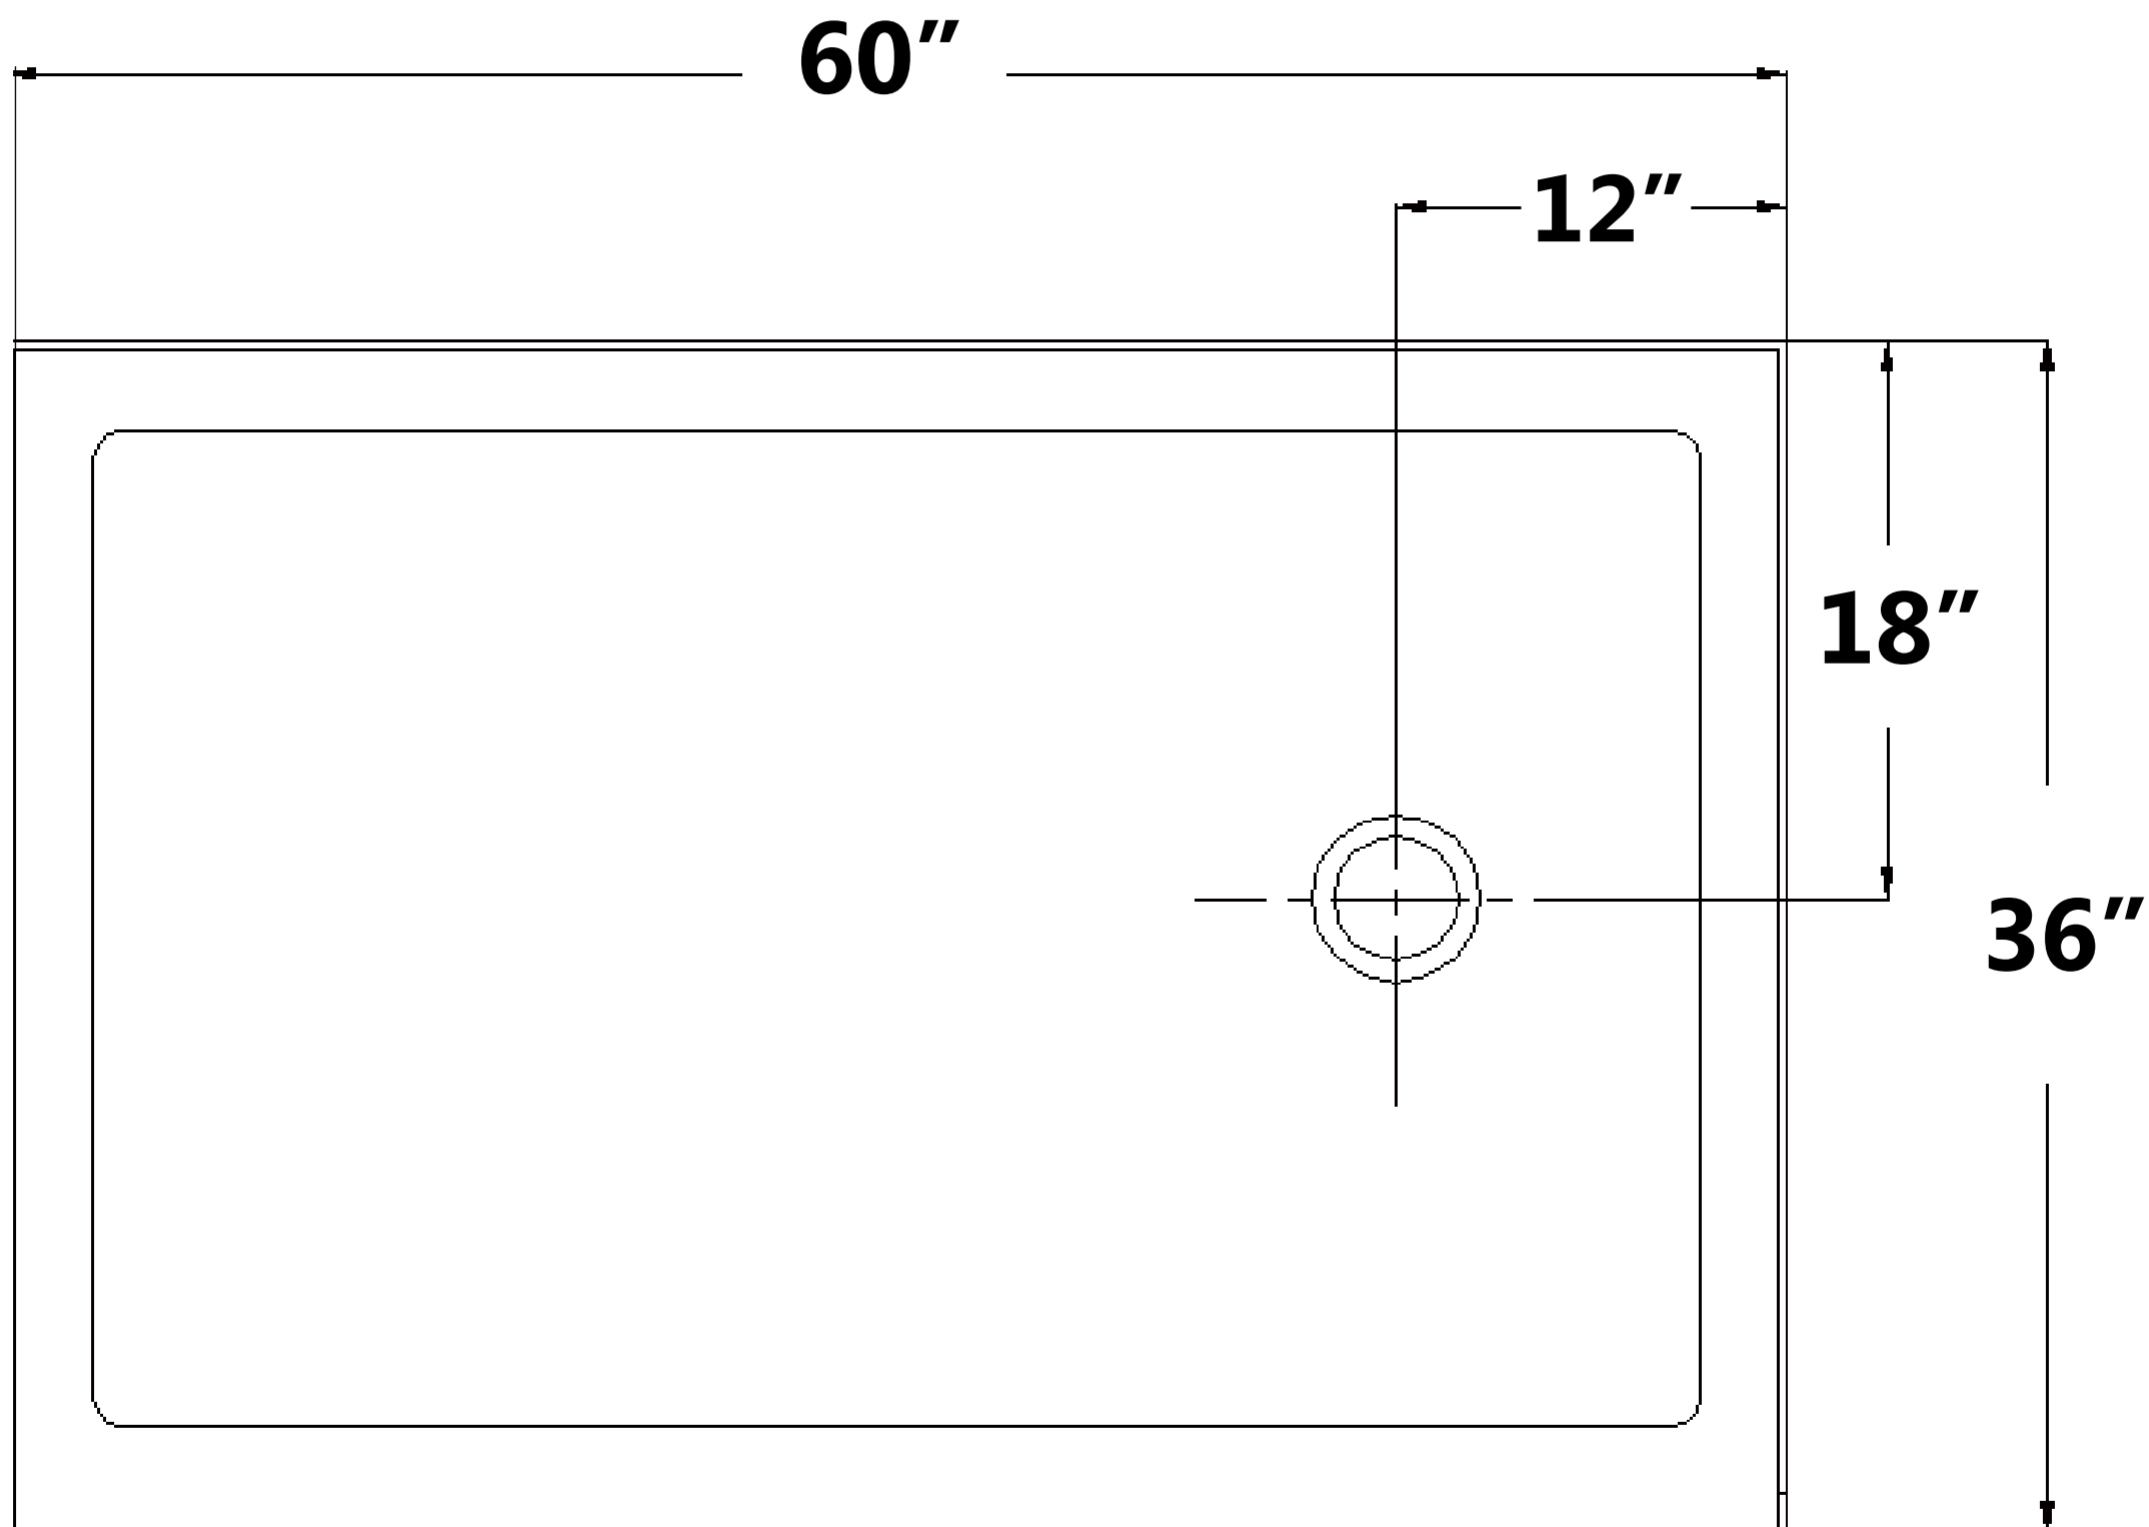

SB-AZ008WR

SHOWER BASE

HAVE QUESTIONS? CALL 305-614-4070 OR VISIT ANZZI.COM