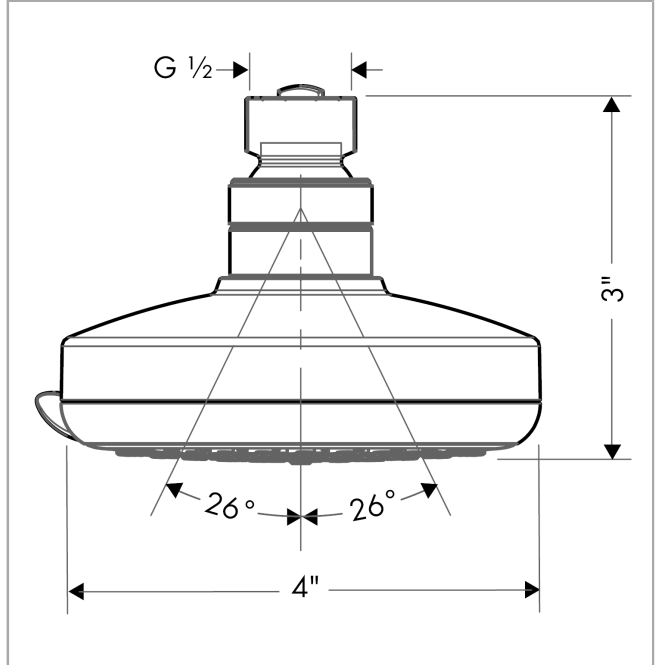

Croma 100
Showerhead E 3-Jet, 1.8 GPM
 Finishes : **chrome** Part no. : **04733000**

Description

Features

- 75 no-clog spray channels
- Spray modes: Full, Pulsating Massage, Intense Turbo
- Flow: 1.8 GPM (6.8 L/Min)

Item details

List Price \$ 99.00

Technology

Compliance

Product image

Scale drawing

Croma 100
Showerhead E 3-Jet, 1.8 GPM
Finishes : **chrome** Part no. : **04733000**

Exploded drawing

Year of production: >01/18

Croma 100
Showerhead E 3-Jet, 1.8 GPM
 Finishes : **chrome** Part no. : **04733000**

Spare parts list

Year of production: >01/18

Pos.	Description	Part no.	Price	PU
1	filter packing	88649000	-	1