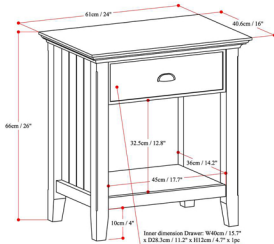

ACADIAN BEDSIDE TABLE

Net Weight : 27 (lb)