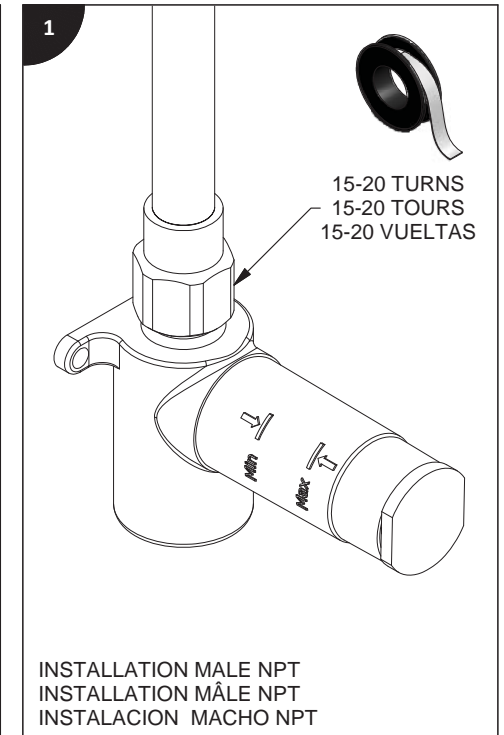

Installation guide / Guide d'installation / Guía de Instalación

Before initiating the installation:

Read all instructions.
Purge the water supply system before connecting it to the faucet.

Avant de commencer l'installation :