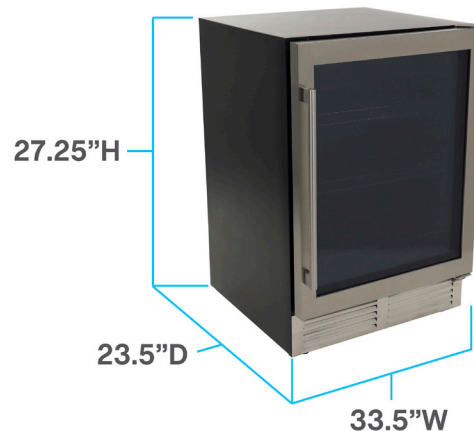

Avanti DESIGNER Series Beverage Center, 126 Can Capacity, in Stainless Steel

Keep your favorite drinks close by in the compact, 5.8 cubic feet beverage center with stainless steel frame and triple pane tempered glass door from Avanti's DESIGNER Series. This 24-inch wide, single-zone mini fridge is perfect for the office, dorm, man cave, she-shed, bar, bedroom or anywhere you need a little extra refrigerator cooling and storage space.

- 5.8 cu. ft. capacity
- Holds up to 126 cans
- 24" For built-in or freestanding application

Specifications

Installation Type: Freestanding or Built-In
 Assembled Dims: 23.50" x 22.75" x 34"
 Assembled Wgt (lb): 96
 Shipping Dims: 27" x 27" x 38.75"
 Shipping Wgt (lb): 118
 Temp Range (°F): 37° - 65°
 Temp Zones: 1
 Depth - Door Open at 90°: 45"
 Door Swing Orientation: Reversible
 Capacity: 126 Cans
 Electrical Specs: 15A/120V/100W
 Cord Length: 72"
 Plug Type: B
 Control Type: Electronic