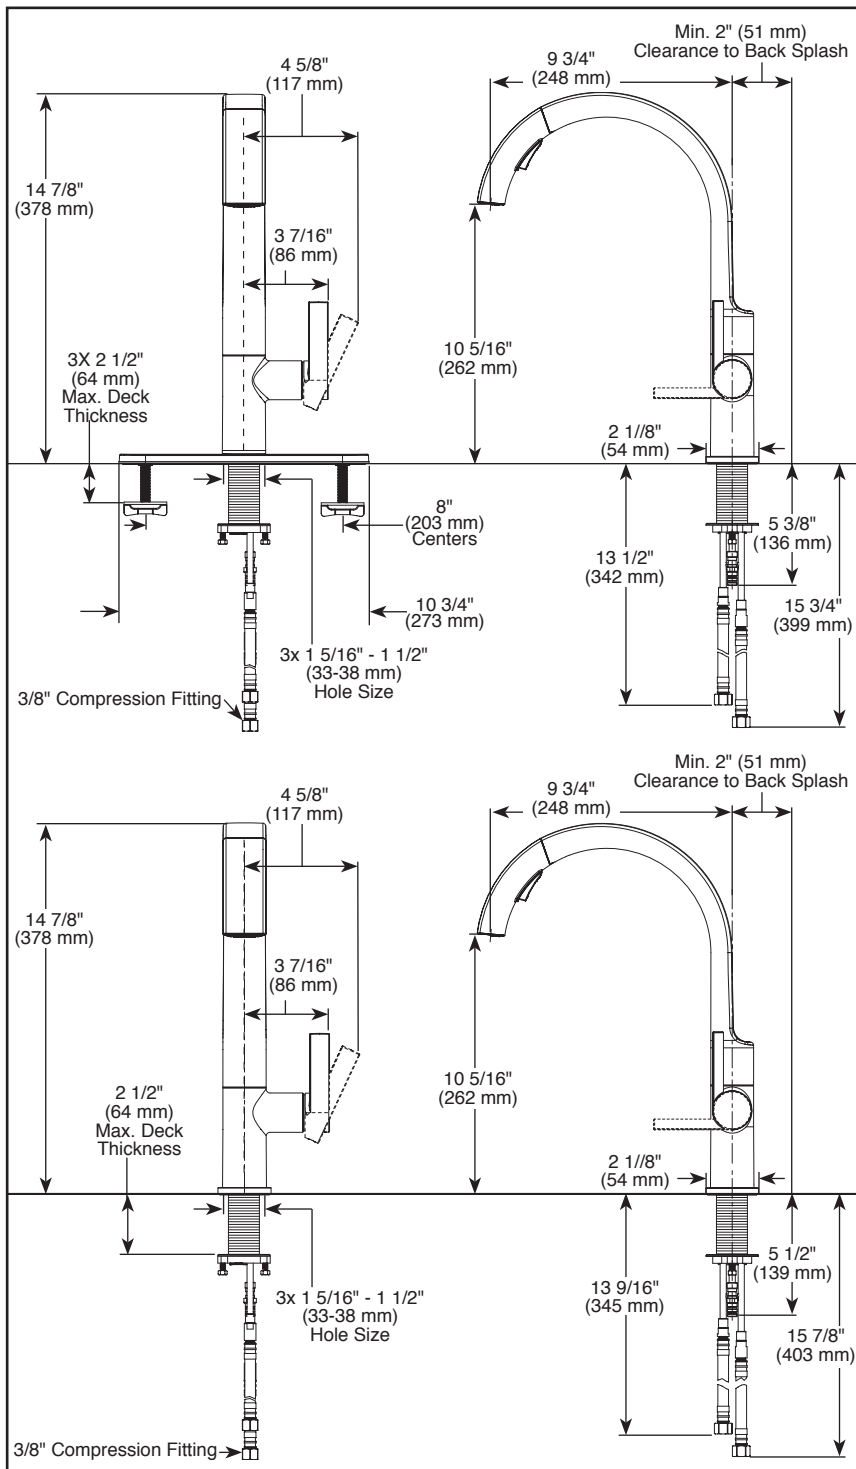

see what Delta can do™

KITCHEN FAUCETS

- Keele™ Collection
- Single Handle Pull-Down

FEATURES:

- MagnaTite® Magnetic Docking
- Touch-Clean® Sprayhead

STANDARD SPECIFICATIONS:

- Max flow rate: 1.8 gpm @ 60 psi, 6.8 L/min @ 414 kPa.
- One or three hole mount (8" escutcheon optional, included).
- Ceramic disc cartridge.
- Polymer braided flexible supply hose with 3/8" compression fitting
- Spout rotates 360°.
- Hot/Cold indicator markings.
- Two-function wand; aerated stream or spray.
- Dual integral check valves in sprayer.

COMPLIES WITH:

- ASME A112.18.1 / CSA B125.1
-  Indicates compliance to ICC/ANSI A117.1

19824LF ▲

19824LF ▲
with Escutcheon

Submitted Model No.: _____

Specific Features: _____

▲ Designate Proper Finish Suffix