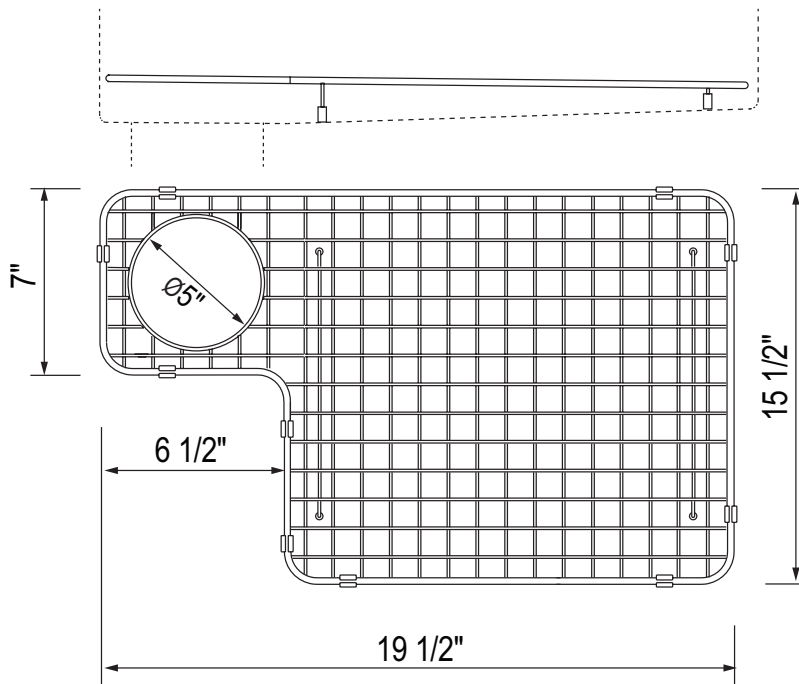

Wire Sink Grid For RUW4916 Stainless Steel Kitchen Sink Small Bowl

MODEL: WSGRUW4916SM

For warranty or additional information, contact:

U.S.A.
houseofrohl.com/support
 1-800-777-9762

QUEBEC / MARITIMES / WESTERN CANADA
 QUÉBEC / MARITIMES / OUEST CANADIEN
 QUEBEC / MARITIMOS / CANADA OCCIDENTAL
houseofrohl.ca/support
 1-866-473-8442