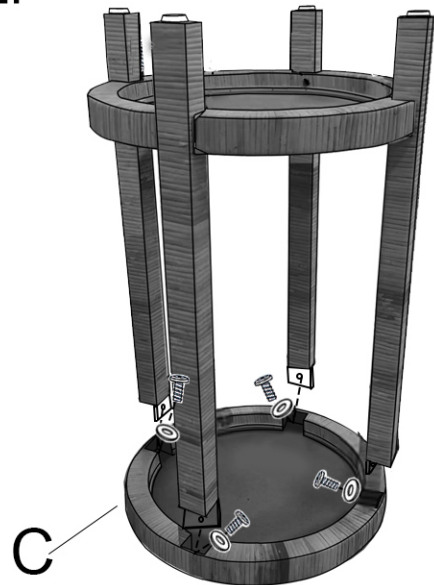

### Parts required

1		Bolt	Φ5*25MML	8pcs
2		Flat washer	Φ5MM	8pcs
3		Allen wrench		1pc

A		1pc
B		4pcs
C		1pc

1.

2.

3.