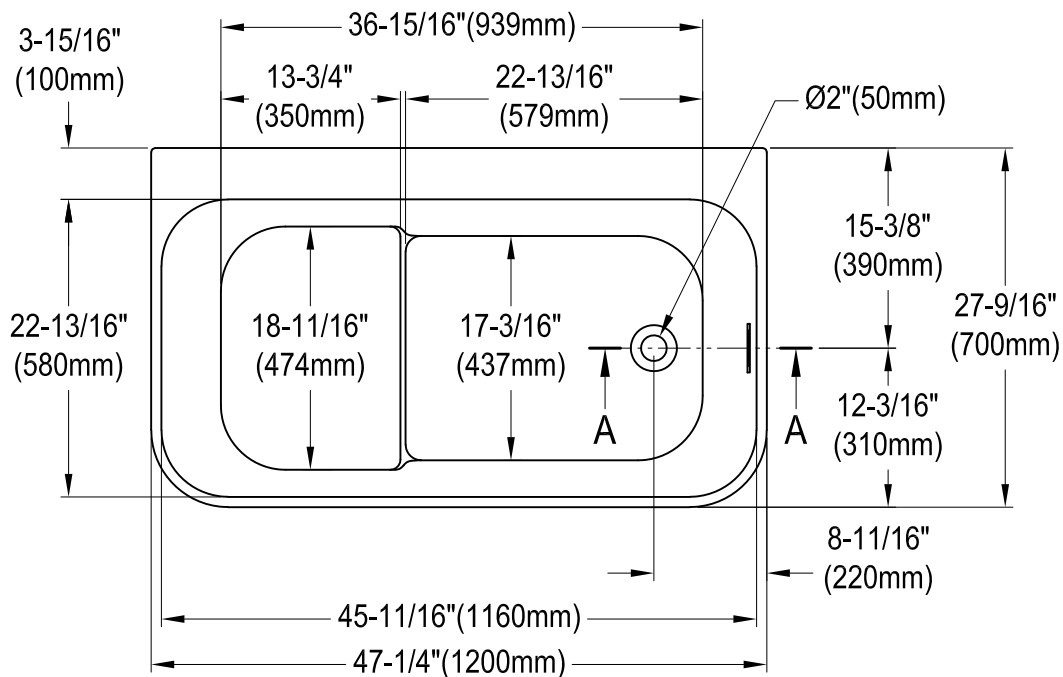

VTSQ472726S

47" Acrylic Freestanding Tub with Seat & Drain

M14 x 88 (4 pcs)

Drain Hole Size

Scale (3:1)

View B

Scale (3:1)