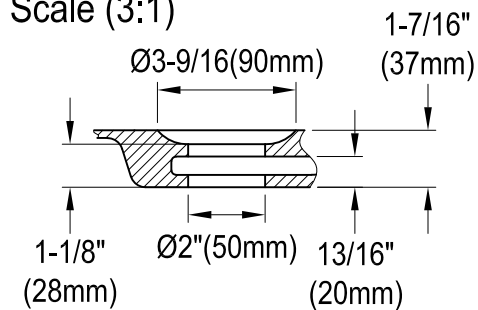

VTSQ472726S

47" Acrylic Freestanding Tub with Seat & Drain

M14 x 88 (4 pcs)

Drain Hole Size

Scale (3:1)

View B

Scale (3:1)