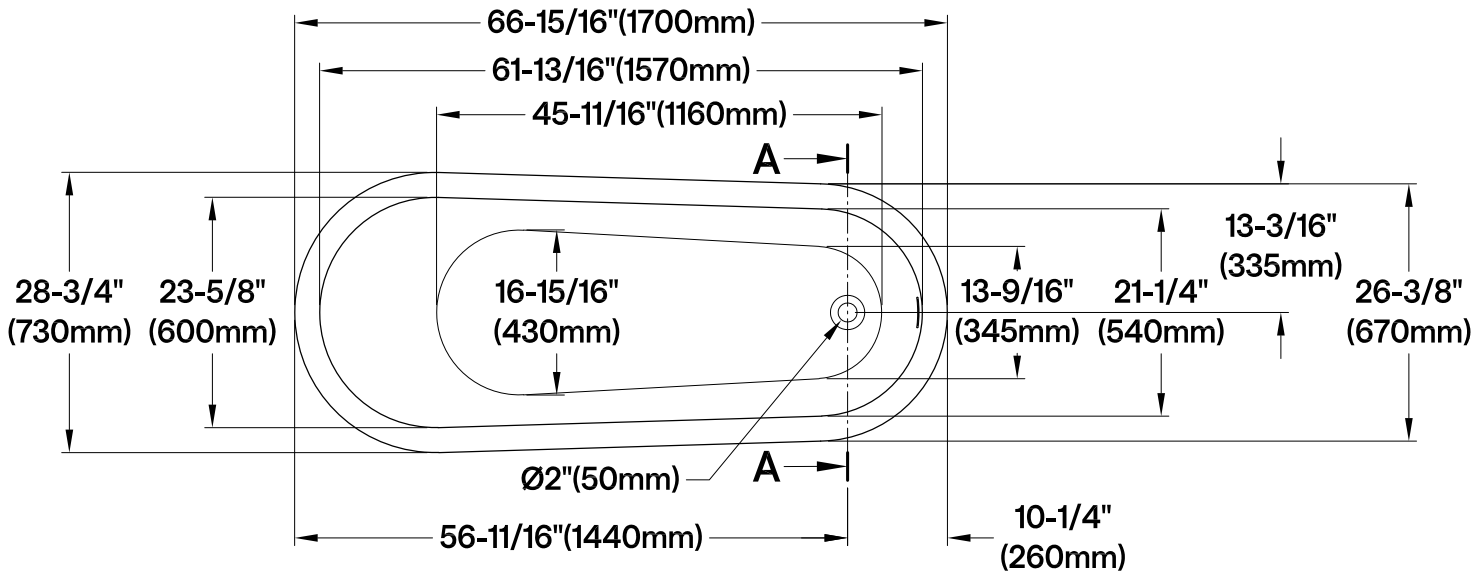

VTSS672929

67" Acrylic Pedestal Tub with Drain

Drain Hole Size

Scale (3:1)

View B

Scale (5:1)

Section A-A

M14 x 120 (3 pcs)
M14 x 95 (2 pcs)