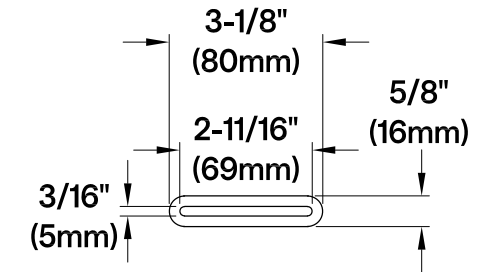

VTSS672929

67" Acrylic Pedestal Tub with Drain

Drain Hole Size

Scale (3:1)

View B

Scale (5:1)

Section A-A

M14 x 120 (3 pcs)
M14 x 95 (2 pcs)