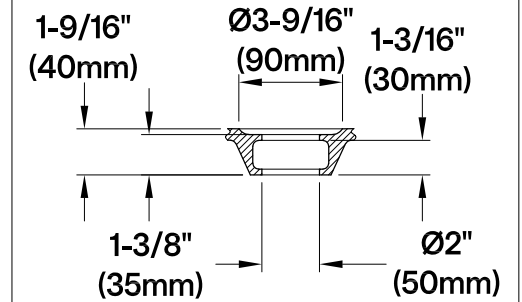

VTSS672929

67" Acrylic Pedestal Tub with Drain

Drain Hole Size

Scale (3:1)

View B

Scale (5:1)

Section A-A

M14 x 120 (3 pcs)
M14 x 95 (2 pcs)