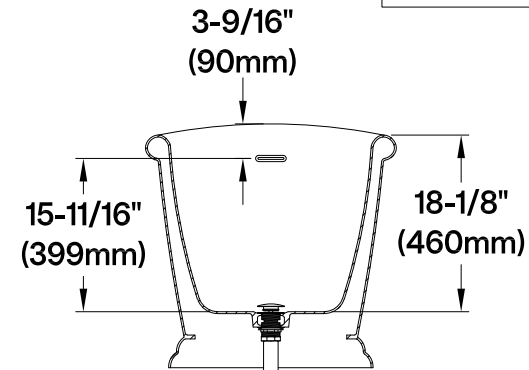

VTSS672929

67" Acrylic Pedestal Tub with Drain

Drain Hole Size

Scale (3:1)

View B

Scale (5:1)

Section A-A

M14 x 120 (3 pcs)
M14 x 95 (2 pcs)