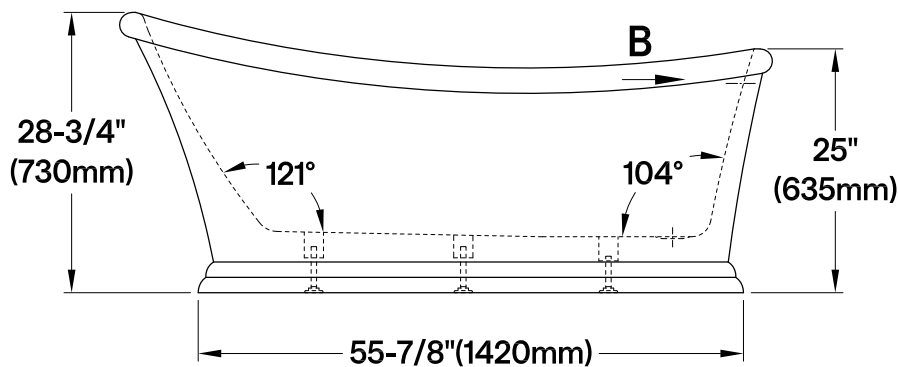

VTSS672929

67" Acrylic Pedestal Tub with Drain

Drain Hole Size

Scale (3:1)

View B

Scale (5:1)

Section A-A

M14 x 120 (3 pcs)
M14 x 95 (2 pcs)