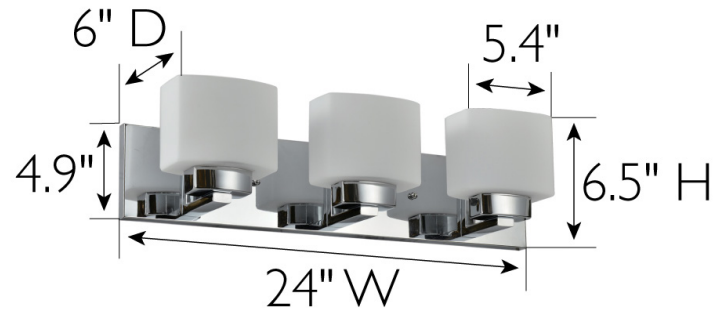

### SPECIFICATIONS

MOUNTING:	Wall Mount	LED BRIGHTNESS (LUMENS):	N/A
SLOPED CEILING ADAPTABLE:	No	LED COLOR CORRELATED TEMPERATURE (CCT):	N/A
LAMP TYPE:	Incandescent	LED COLOR RENDERING INDEX (CRI):	N/A
BULB INCLUDED:	No	LED EFFICACY:	N/A
WATTS PER BULB:	60W	LED AVERAGE RATED LIFE:	N/A
TOTAL WATTAGE:	180W	ENERGY EFFICIENT:	No
DIMMABLE:	Yes	LIGHTING AMPS:	N/A
MATERIAL CONSTRUCTION:	Steel	VOLTAGE:	120V
ASSEMBLED DIMENSIONS:	6.5" H x 24" L x 6" D		
WEIGHT:	6.5 lbs.		
BACKPLATE DIMENSIONS:	4.92" H x 24" W		
CANOPY/PLATE DIMENSIONS:	N/A		
GLASS/SHADE DIMENSIONS:	4.4" H x 5.4" L x 3.8" D		
GLASS/SHADE MATERIAL:	Glass		
GLASS/SHADE TYPE:	Frosted		
GLASS/SHADE COLOR:	White		