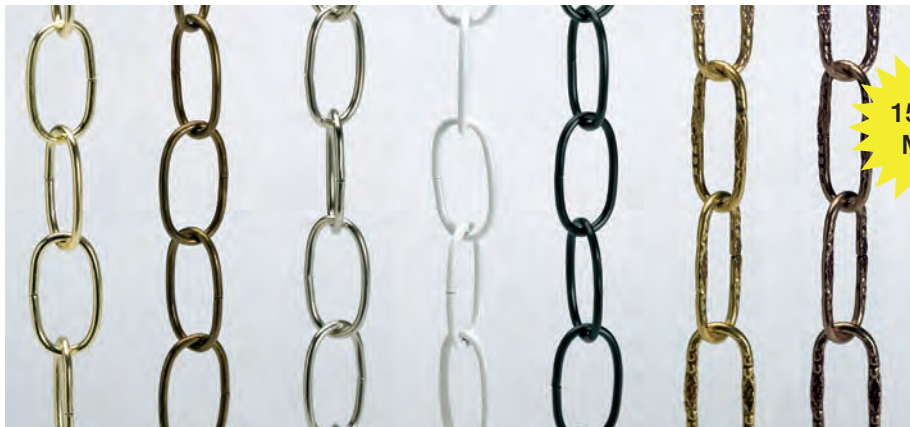

Reel Chain

11 Gauge / 8 Gauge

11 Gauge Chain - 50 Yds. (150 Ft.) to Reel / 1 Reel Master

15 lbs.
MAX

79-200
Brass
Finish

79-204
Antique
Brass
Finish

79-201
Nickel
Finish

79-233
White
Finish

79-203
Black
Finish

79-205
Spanish Type
Brass Finish
(120' Reel)

79-206
Spanish Type
Antique
Brass Finish
(120' Reel)

90-099
Malleable Iron Chain
Pliers
Packing: 1 Box / 50 master

8 Gauge Chain - 100 Ft. to Reel / 1 Reel to Master

35 lbs.
MAX

79-209
Brass
Finish

79-212
Antique
Brass
Finish

79-210
Nickel
Finish

79-213
White
Finish

79-211
Black
Finish