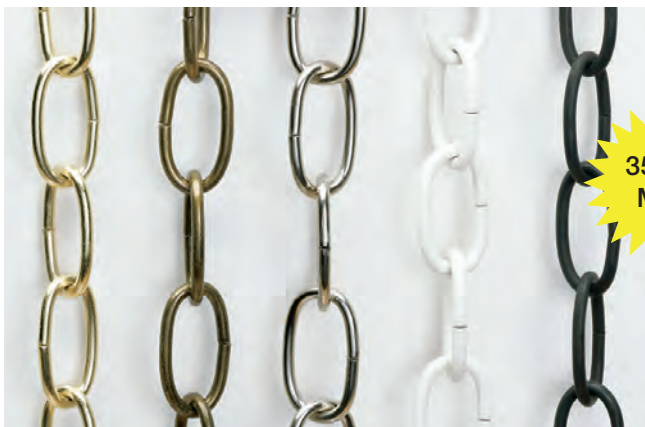

Reel Chain

11 Gauge / 8 Gauge

11 Gauge Chain - 50 Yds. (150 Ft.) to Reel / 1 Reel Master

15 lbs.
MAX

79-200
Brass
Finish

79-204
Antique
Brass
Finish

79-201
Nickel
Finish

79-233
White
Finish

79-203
Black
Finish

79-205
Spanish Type
Brass Finish
(120' Reel)

79-206
Spanish Type
Antique
Brass Finish
(120' Reel)

90-099
Malleable Iron Chain
Pliers
Packing: 1 Box / 50 master

8 Gauge Chain - 100 Ft. to Reel / 1 Reel to Master

35 lbs.
MAX

79-209
Brass
Finish

79-212
Antique
Brass
Finish

79-210
Nickel
Finish

79-213
White
Finish

79-211
Black
Finish