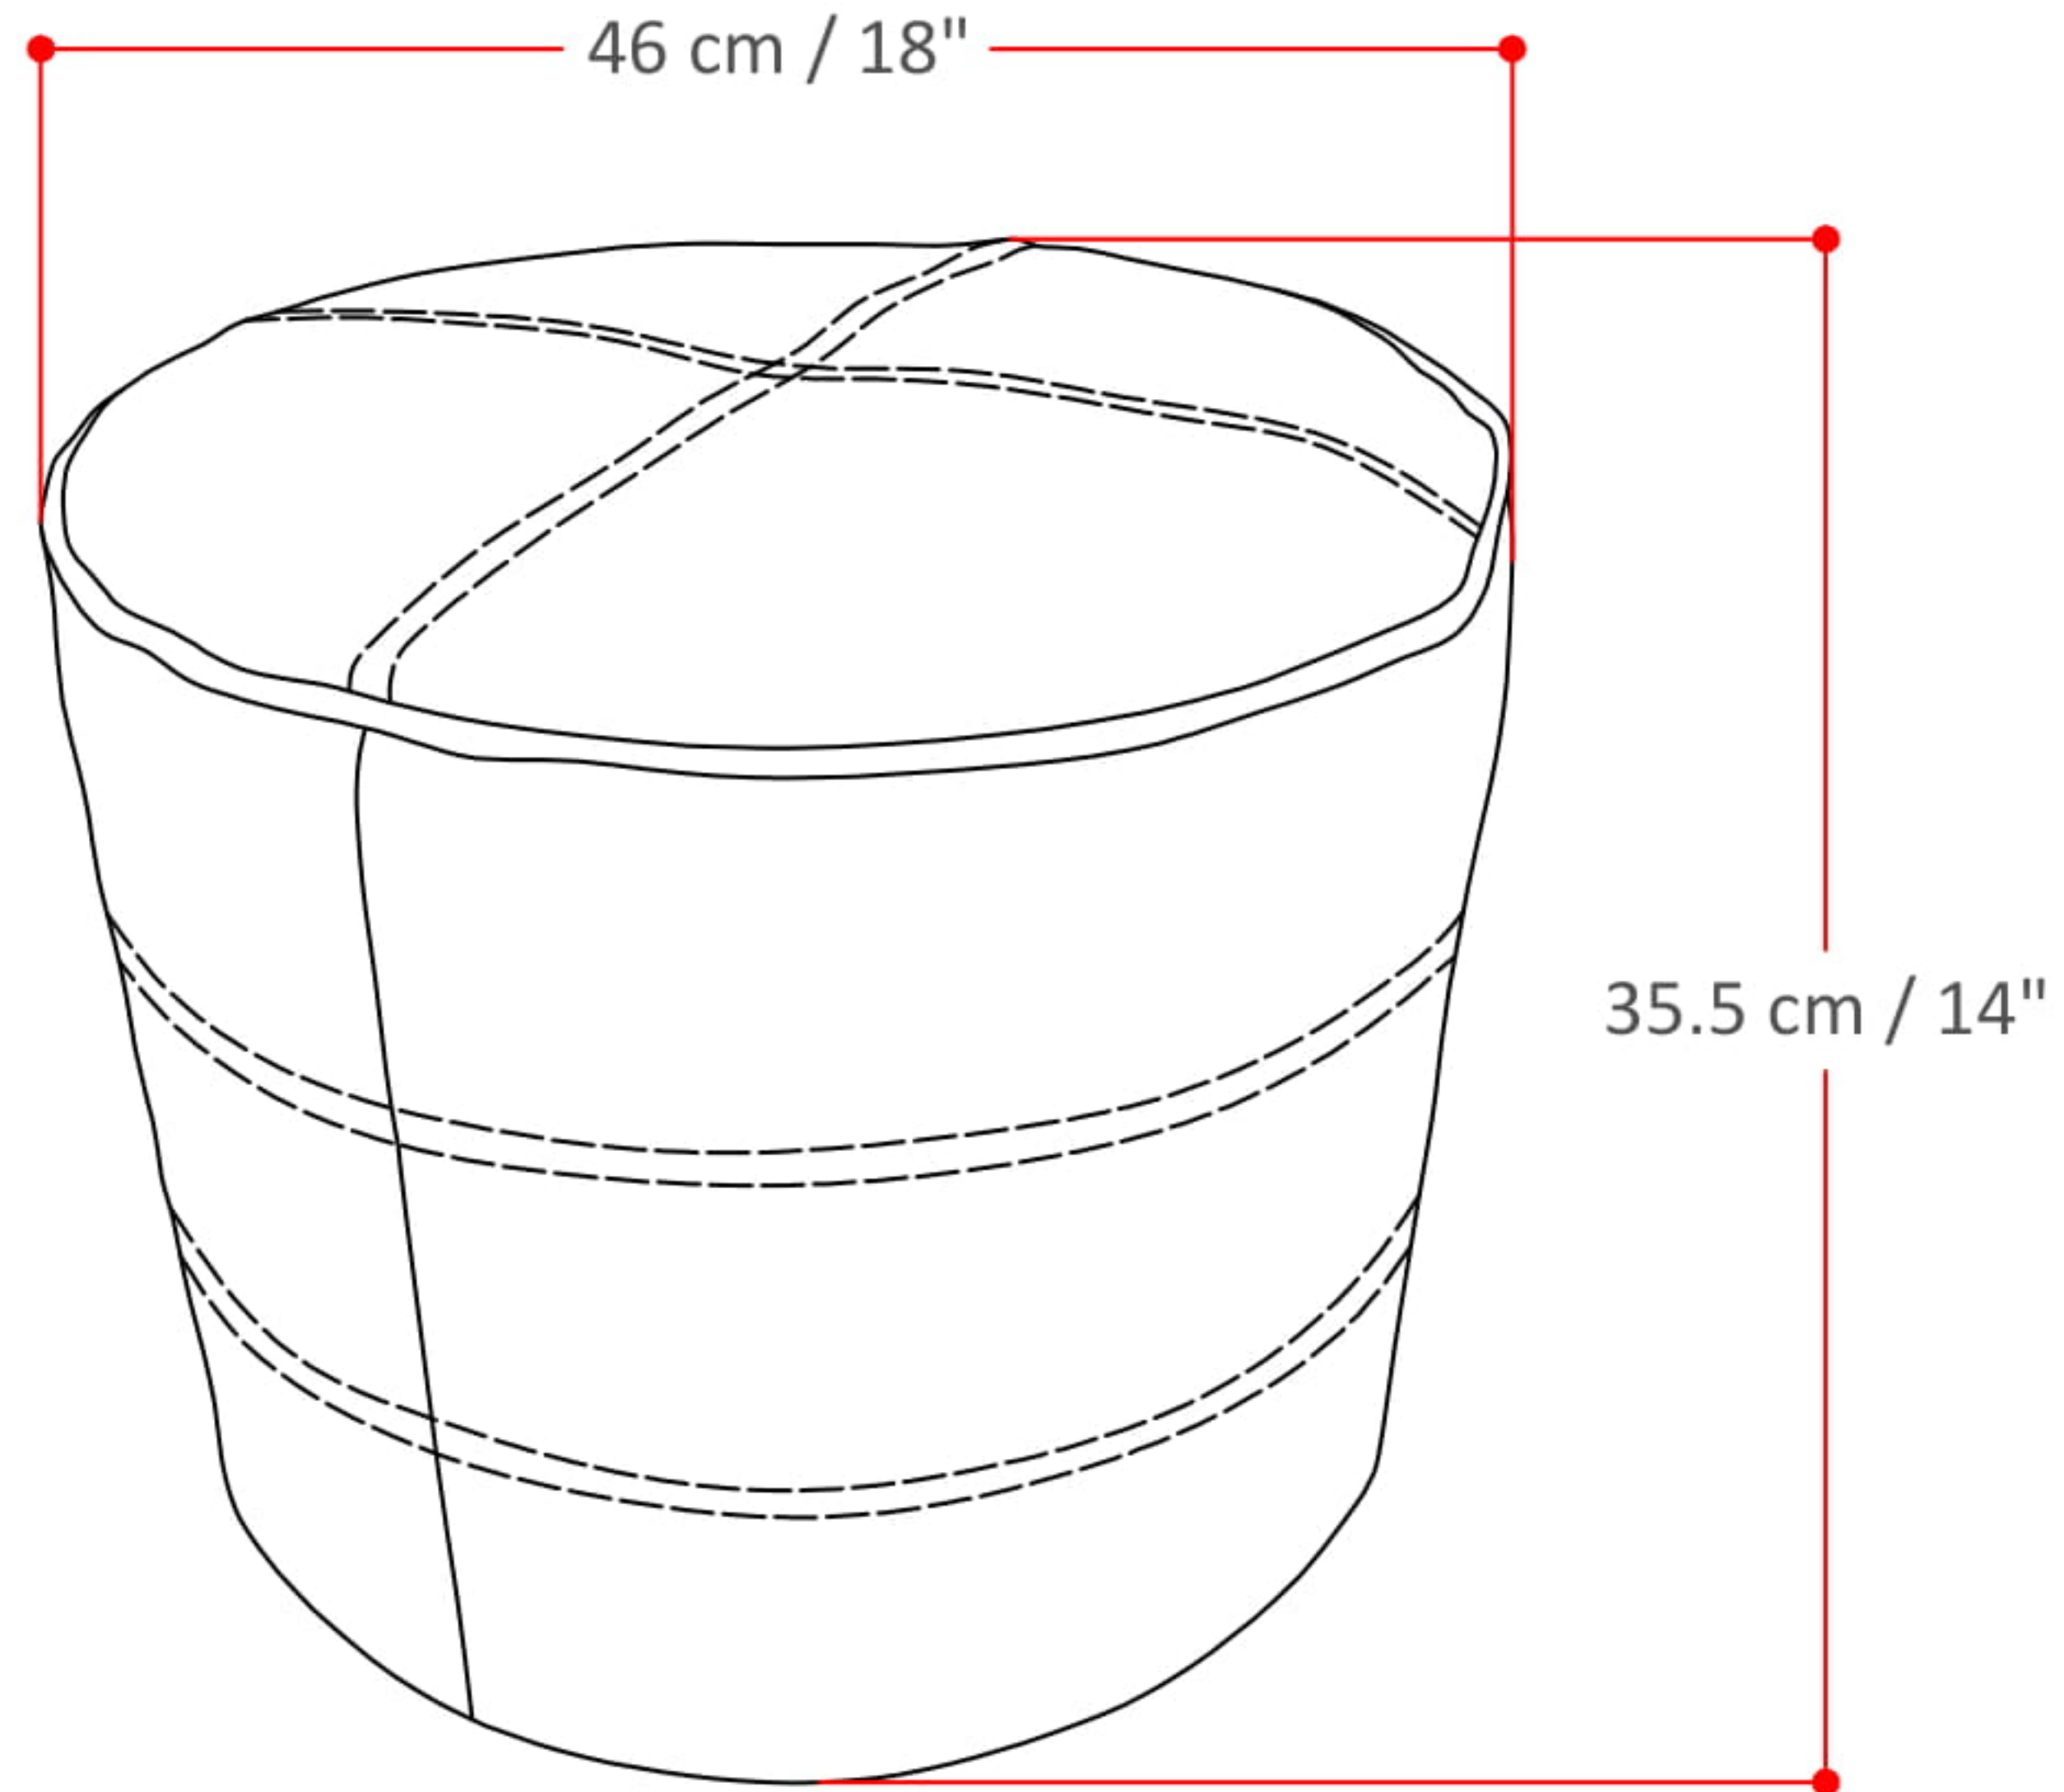

# CONNOR ROUND POUF

Net Weight- 4.6 ( lb )