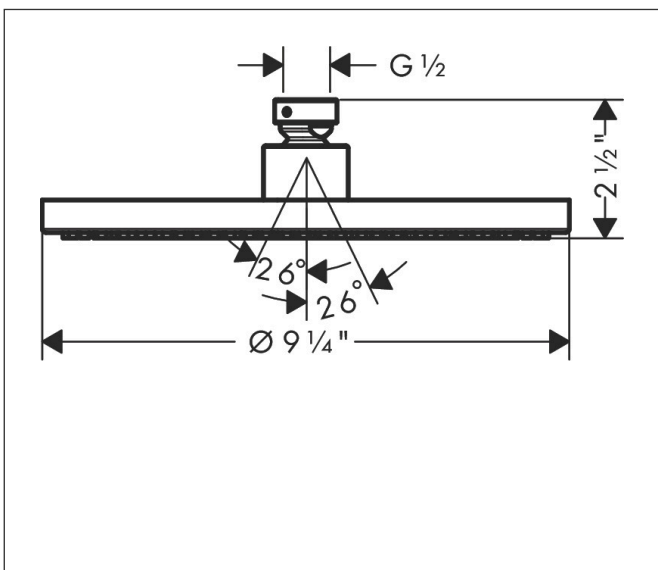

Brand AXOR  
 Art. Name **AXOR Starck** Showerhead 240 1-Jet, 1.75 GPM PowderRain  
 Art. Nr. 28614001  
 Surface chrome  
 Pos. 1

## Features

- shower head size: 240 mm
- Spray modes: PowderRain
- 180 no-clog spray channels
- Fully-finished matching spray face
- Flow: 1.75 GPM (6.6 L/Min)