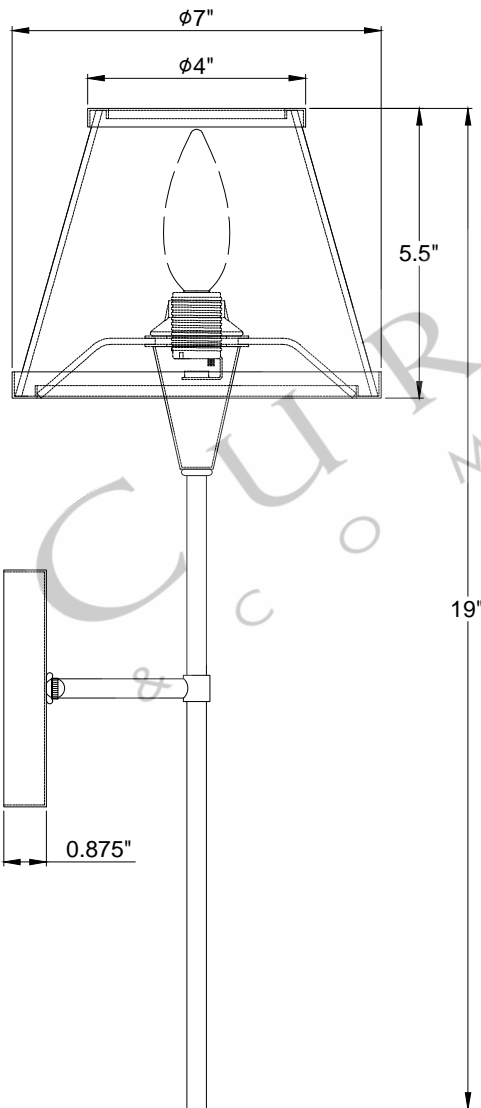

4.5"DIA\*0.875D BACKPLATE

7.25"W\*7"E\*19"H BODY

7"W\*4"E\*5.5"H SHADE

TOP VIEW

SIDE VIEW

FRONT VIEW

5800-0001 5800-0002 5800-0003  
ALL WORK © 2021 CURREY & COMPANY