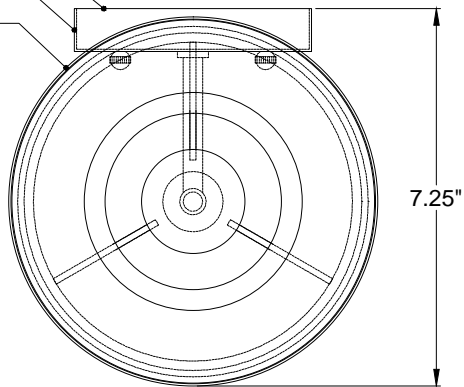

4.5"DIA\*0.875D BACKPLATE

7.25"W\*7"E\*19"H BODY

7"W\*4"E\*5.5"H SHADE

TOP VIEW

SIDE VIEW

FRONT VIEW

5800-0001 5800-0002 5800-0003  
ALL WORK © 2021 CURREY & COMPANY