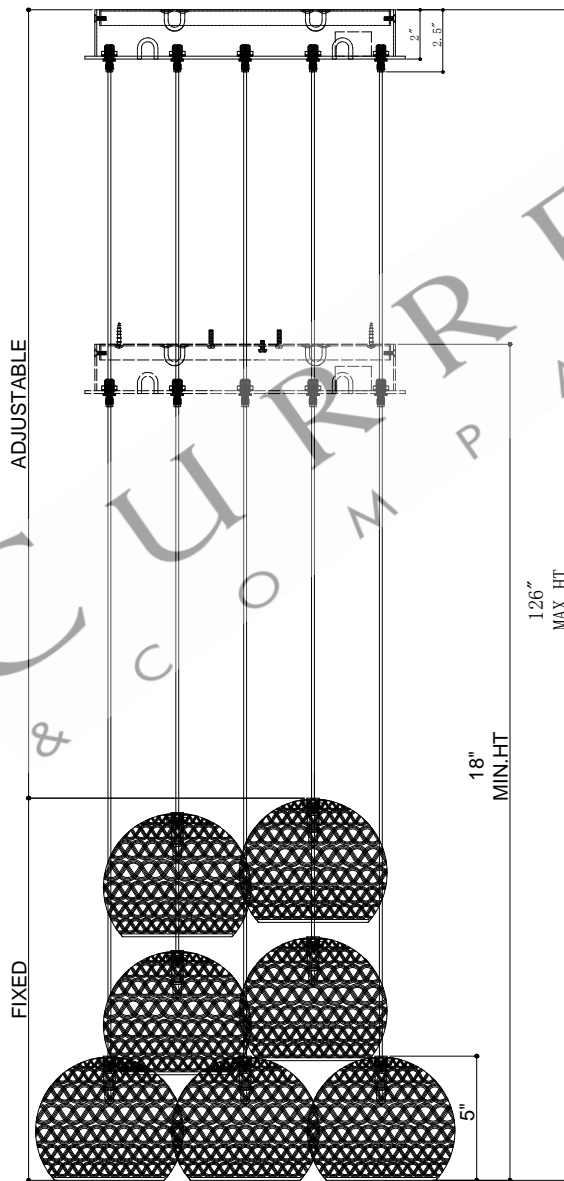

13"DIA*2.5"H.CANOPY
 11.75"DIA*0.75"H MOUNTING
 PLATE COVER
 6.0"DIA*5.0"H.SHADE

TOP VIEW

CANOPY DETAIL

FRONT VIEW