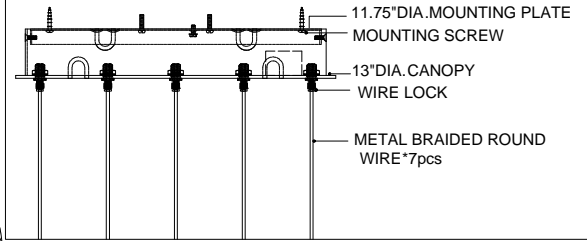

13"DIA*2.5"H.CANOPY
 11.75"DIA*0.75"H MOUNTING
 PLATE COVER
 6.0"DIA*5.0"H.SHADE

TOP VIEW

CANOPY DETAIL

FRONT VIEW