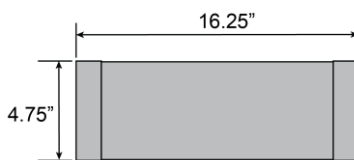

### PRODUCT MEASUREMENTS

FIXTURE**	BACKPLATE / CANOPY**
Length:	Length
Width: 16.25"	Width: 16.25"
Diameter	Diameter:
Height: 4.75"	Height: 4.75"
Extension: 2.75"	
Overall Height:	

#### LINE DRAWING