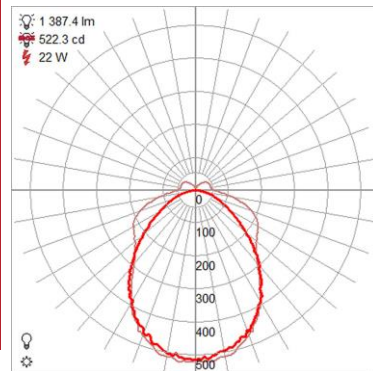

IES FILE

In addition to Access Lighting's purchase and warranty terms and conditions, by signing below or placing an order, you agree that you are authorized to bind the entity placing any order and acknowledge the following: All of sizes and measurements are approximate and all images are for illustrative purposes only. In the event of an inconsistency, the "Product Measurements" section controls. There also may be slight differences in the colors and designs compared to the displayed and printed images.

Signature: _____

Print Name _____ Date: _____

Toll Free 800-828-5483 www.AccessLighting.com

301 Piedmont Grove Park, Suite A, Greenville, SC 29611

** NOTE: All measurements are rounded up to the 1/4 inch. There is no warranty on any replaceable bulbs, even if included with the fixture.
Copyright Access Lighting Corp. All information is subject to change without notice. 2/18/2024 62504LEDD-BS_FST.pdf