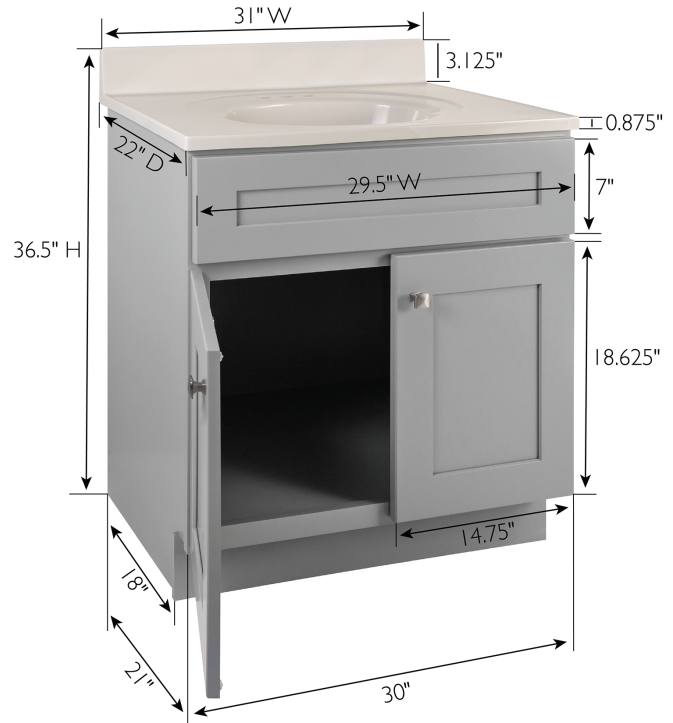

Gray

Brookings 2-Door Vanity with Cultured Marble 4 in. Centerset White on White Top, Unassembled, 31 x 22

## SPECIFICATIONS

<b>MATERIAL CONSTRUCTION:</b>	Wood/Cultured Marble	<b>TOE KICK INSET WIDTH:</b>	3"
<b>ASSEMBLY REQUIRED:</b>	Yes	<b>BACK PANEL MATERIAL:</b>	Plywood
<b>ASSEMBLED DIMENSIONS:</b>	36.5" H x 31" L x 22" D	<b>BACK BRACE MATERIAL:</b>	Solid Wood
<b>ASSEMBLED WEIGHT:</b>	105.89 lbs.	<b>FAUCET TYPE:</b>	Lav Centerset
<b>TOOLS NEEDED FOR INSTALLATION:</b>	100% Silicone, Phillips Screwdriver, Rubber Mallet, Wood Glue	<b>NUMBER OF MOUNTING HOLES:</b>	3
<b>CONSTRUCTION TYPE:</b>	Face Frame	<b>BOWL MATERIAL:</b>	Cultured Marble
<b>HINGE STYLE:</b>	Soft Close	<b>BACK SPLASH INCLUDED:</b>	Yes
<b>DOOR STYLE:</b>	2 MDF Shaker Doors	<b>COLOR:</b>	White on White
<b>DRAWER STYLE:</b>	N/A	<b>NUMBER OF BOWLS:</b>	1
<b>GLIDE STYLE:</b>	N/A	<b>BOWL DIMENSIONS:</b>	11.69" W x 17.13" D
<b>FAKE DWR STYLE:</b>	N/A	<b>BOWL SHAPE:</b>	Oval
<b>DWR #1 DIMENSIONS:</b>	N/A	<b>SINK THICKNESS:</b>	0.98"
<b>DWR CONSTRUCTION:</b>	N/A	<b>MOUNTING TYPE:</b>	Integrated
<b>SHELF STYLE:</b>	N/A	<b>OVERFLOW HOLE:</b>	Yes
<b>SHELF ADJUSTABILITY INCREMENTS:</b>	N/A	<b>WARRANTY:</b>	1-Year limited warranty
<b>SHELF MAX WEIGHT CAPACITY:</b>	N/A	<b>TSCA TITLE IV COMPLIANT:</b>	Yes
<b>SHELF DIMENSIONS:</b>	N/A	<b>LEGAL FOR SALE IN CALIFORNIA:</b>	Yes
<b>SHELF THICKNESS:</b>	N/A	<b>PROP 65 HARMFUL MATERIAL:</b>	Formaldehyde
<b>SHELF MATERIAL:</b>	N/A		
<b>FRAME STYLE:</b>	N/A		
<b>FACE FRAME MATERIAL:</b>	Solid Wood		
<b>SIDES MATERIAL:</b>	Plywood		
<b>BOTTOM MATERIAL:</b>	Plywood		