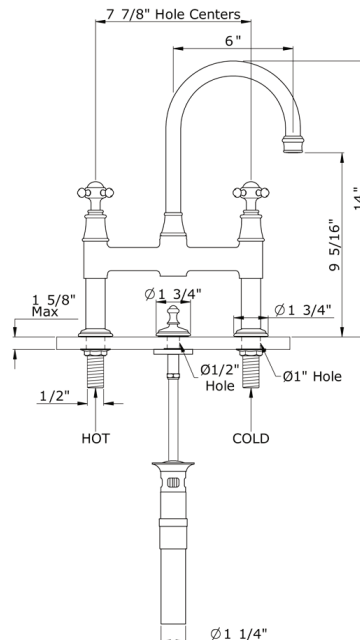

For warranty or additional information, contact:

U.S.A.
houseofrohl.com/support
1-800-777-9762

QUEBEC / MARITIMES / WESTERN CANADA
QUÉBEC / MARITIMES / OUEST CANADIEN
QUEBEC / MARITIMOS / CANADA OCCIDENTAL
houseofrohl.ca/support
1-866-473-8442

ONTARIO
houseofrohl.ca/support
1-800-287-5354