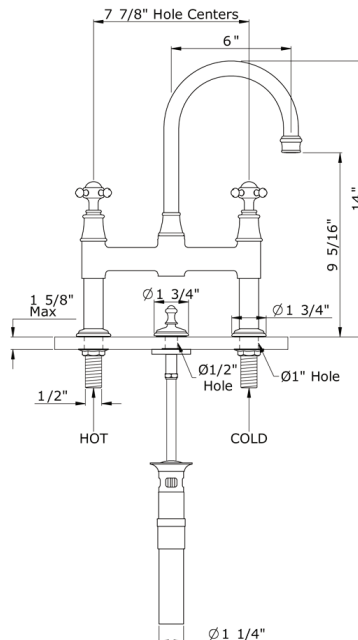

For warranty or additional information, contact:

U.S.A.
houseofrohl.com/support
1-800-777-9762

QUEBEC / MARITIMES / WESTERN CANADA
QUÉBEC / MARITIMES / OUEST CANADIEN
QUEBEC / MARITIMOS / CANADA OCCIDENTAL
houseofrohl.ca/support
1-866-473-8442

ONTARIO
houseofrohl.ca/support
1-800-287-5354