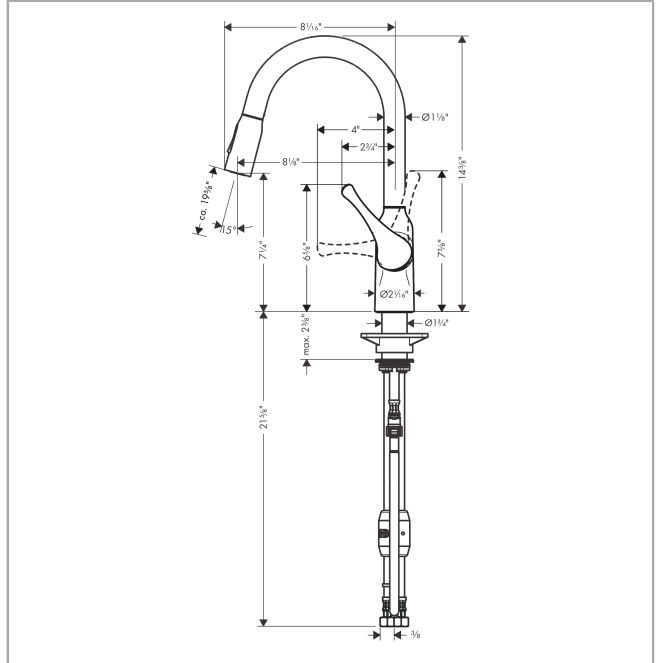

Allegro N
Prep Kitchen Faucet, 2-Spray Pull-Down, 1.75 GPM
 Finishes : **chrome** Part no. : **71844001**

Description

Features

- Swivel range 360°
- Laminar and needle spray
- Toggle spray diverter
- MagFit magnetic sprayhead docking
- Single-hole installation
- Flow: 1.75 GPM (6.6 L/Min)
- Ceramic cartridge
- 3/8" hoses
- Integrated double backflow prevention

Item details

List Price \$ 475.00

Technology

Compliance

Product image

Scale drawing

Allegro N
Prep Kitchen Faucet, 2-Spray Pull-Down, 1.75 GPM
 Finishes : **chrome** Part no. : **71844001**

Exploded drawing

Year of production: >04/19

Allegro N
Prep Kitchen Faucet, 2-Spray Pull-Down, 1.75 GPM
 Finishes : **chrome** Part no. : **71844001**

Spare parts list

Year of production: >04/19

Pos.	Description	Part no.	Price	PU
1	O-ring 11x2	98127000	-	1
2	O-Ring 32x2	98193000	-	1
3	filter	97735000	-	1
4	O-ring 21x2,5	98211000	-	1
5	O-ring 36x2	98156000	-	1
6	screw cover	96338000	-	1
7	set of lever collars	98365000	-	1
8	flange	97406000	-	1
9	cartridge, assy	92730000	-	1
10	nut	93346000	-	1
11	non return valve	93218000	-	1
12	locking screw for handle	95140000	-	1
13	spray former	93342000	-	1
14	seal	95008000	-	1
15	O-ring 30x1,5	98433000	-	1
16	O-ring 38x2	98396000	-	1
17	service tool	95910000	-	1
18	O-ring 6,6x1,6	93019000	-	1
19	O-ring 44x2,5	98162000	-	1
20	support	97523000	-	1
21	connection hose 35½" M8x0,75 3/8"	96316001	-	1
22	lever collar	97548000	-	1
23	connection hose 600 mm M10x1	95561000	-	1
24	fixing set (Ø 34)	93253000	-	1
25	hose 1,50 m	95507000	-	1
26	weight	92500000	-	1
a	handle	93496000	-	1