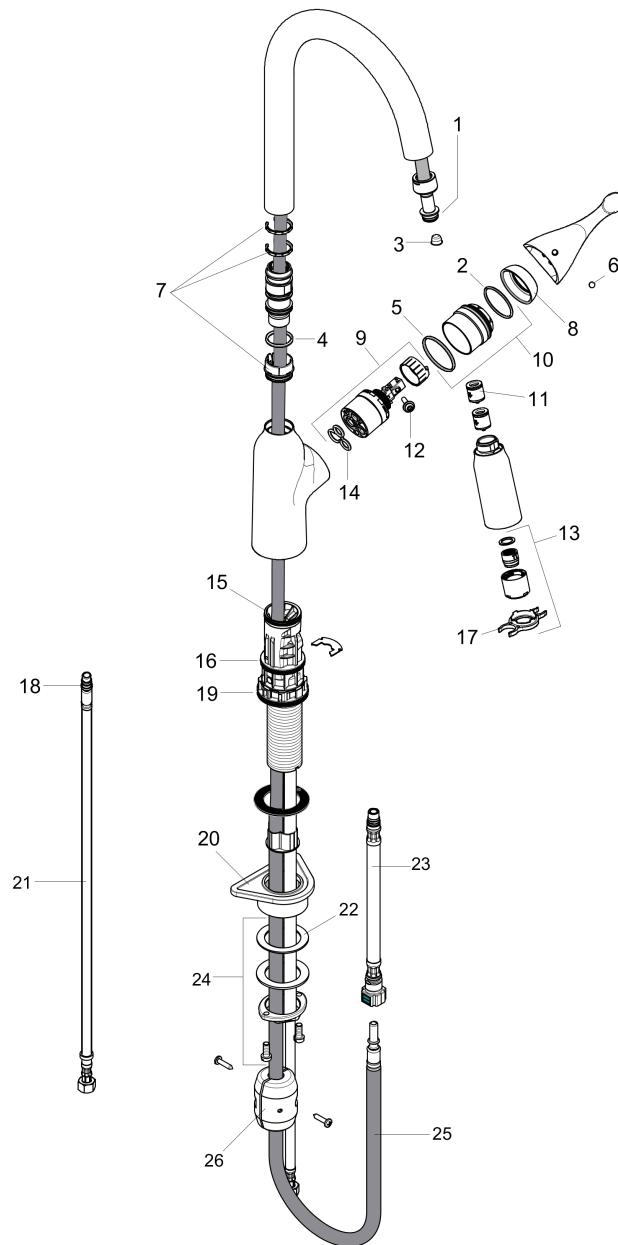

Allegro N
Prep Kitchen Faucet, 2-Spray Pull-Down, 1.75 GPM
 Finishes : **chrome** Part no. : **71844001**

Description

Features

- Swivel range 360°
- Laminar and needle spray
- Toggle spray diverter
- MagFit magnetic sprayhead docking
- Single-hole installation
- Flow: 1.75 GPM (6.6 L/Min)
- Ceramic cartridge
- 3/8" hoses
- Integrated double backflow prevention

Item details

List Price \$ 475.00

Technology

Compliance

Product image

Scale drawing

Allegro N
Prep Kitchen Faucet, 2-Spray Pull-Down, 1.75 GPM
 Finishes : **chrome** Part no. : **71844001**

Exploded drawing

Year of production: >04/19

Allegro N
Prep Kitchen Faucet, 2-Spray Pull-Down, 1.75 GPM
 Finishes : **chrome** Part no. : **71844001**

Spare parts list

Year of production: >04/19

Pos.	Description	Part no.	Price	PU
1	O-ring 11x2	98127000	-	1
2	O-Ring 32x2	98193000	-	1
3	filter	97735000	-	1
4	O-ring 21x2,5	98211000	-	1
5	O-ring 36x2	98156000	-	1
6	screw cover	96338000	-	1
7	set of lever collars	98365000	-	1
8	flange	97406000	-	1
9	cartridge, assy	92730000	-	1
10	nut	93346000	-	1
11	non return valve	93218000	-	1
12	locking screw for handle	95140000	-	1
13	spray former	93342000	-	1
14	seal	95008000	-	1
15	O-ring 30x1,5	98433000	-	1
16	O-ring 38x2	98396000	-	1
17	service tool	95910000	-	1
18	O-ring 6,6x1,6	93019000	-	1
19	O-ring 44x2,5	98162000	-	1
20	support	97523000	-	1
21	connection hose 35½" M8x0,75 3/8"	96316001	-	1
22	lever collar	97548000	-	1
23	connection hose 600 mm M10x1	95561000	-	1
24	fixing set (Ø 34)	93253000	-	1
25	hose 1,50 m	95507000	-	1
26	weight	92500000	-	1
a	handle	93496000	-	1