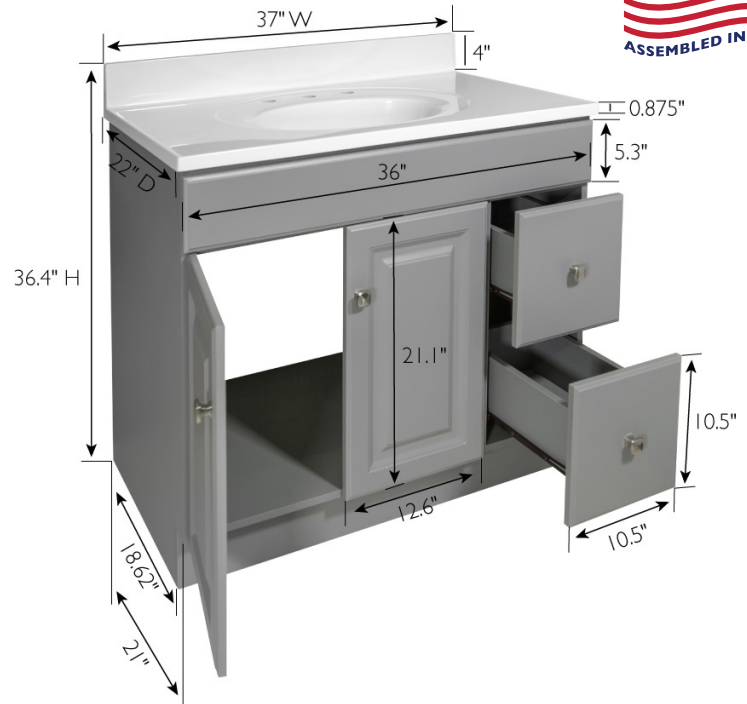

Wyndham 2-Door, 2-Drawer Vanity with Cultured Marble 4 in. Widespread  
Solid White Top, Assembled, 37x22, Gray Base

## SPECIFICATIONS

<b>MATERIAL CONSTRUCTION:</b>	Wood/Cultured Marble
<b>ASSEMBLY REQUIRED:</b>	No
<b>ASSEMBLED DIMENSIONS:</b>	36.4" H x 37" L x 22" D
<b>ASSEMBLED WEIGHT:</b>	126 lbs.
<b>TOOLS NEEDED FOR INSTALLATION:</b>	100% Silicone
<b>CONSTRUCTION TYPE:</b>	Frameless
<b>HINGE STYLE:</b>	6-Way Adjustable
<b>DOOR STYLE:</b>	2 MDF Slab Doors
<b>DRAWER STYLE:</b>	2 MDF Drawers
<b>GLIDE STYLE:</b>	Standard Easy Glide
<b>FAKE DWR STYLE:</b>	N/A
<b>DRAWER #1 DIMENSIONS:</b>	10.5" L x 15.59" D x 10.5" H
<b>DRAWER #2 DIMENSIONS:</b>	10.5" L x 15.59" D x 10.5" H
<b>DRAWER CONSTRUCTION:</b>	Standard

<b>FACE FRAME MATERIAL:</b>	N/A
<b>SIDES MATERIAL:</b>	Particle Board
<b>BOTTOM MATERIAL:</b>	Particle Board
<b>TOE KICK INSET WIDTH:</b>	4.5"
<b>BACK PANEL MATERIAL:</b>	N/A
<b>BACK BRACE MATERIAL:</b>	Particle Board
<b>FAUCET TYPE:</b>	Lav Widespread
<b>NUMBER OF MOUNTING HOLES:</b>	3
<b>BOWL MATERIAL:</b>	Cultured Marble
<b>BACK SPLASH INCLUDED:</b>	Yes
<b>COLOR:</b>	Solid White
<b>NUMBER OF BOWLS:</b>	1
<b>BOWL DIMENSIONS:</b>	5.63" H x 11.63" W x 16.85" D
<b>BOWL SHAPE:</b>	Oval
<b>SINK THICKNESS:</b>	1"
<b>MOUNTING TYPE:</b>	Widespread
<b>OVERFLOW HOLE:</b>	Yes