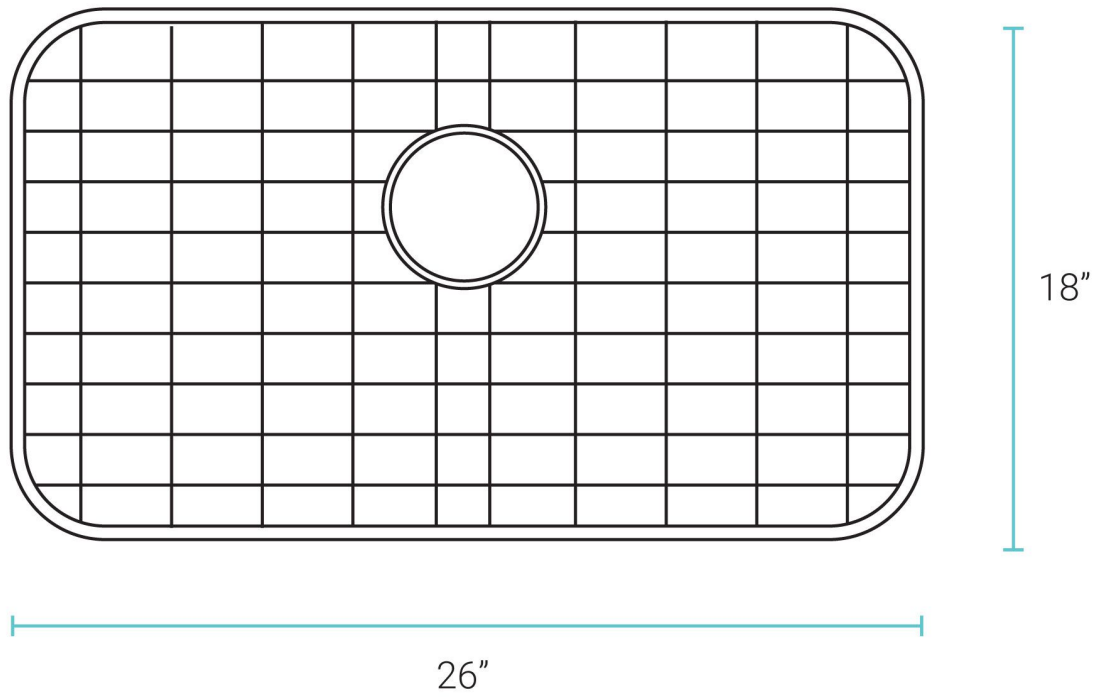

Swiss Madison[®]
well made forever

SM-KU708-G