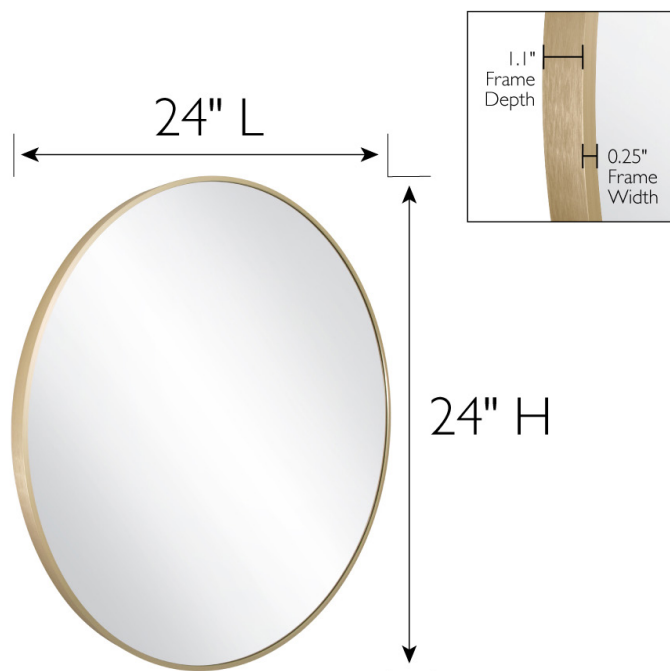

Metal Framed Wall Mirror 24"

Gold

SPECIFICATIONS

MATERIAL CONSTRUCTION:	Glass	FACE FRAME MATERIAL:	Aluminum
ASSEMBLY REQUIRED:	No	SIDES MATERIAL:	Aluminum
TOOLS NEEDED FOR INSTALLATION:	Screws, Screwdriver	BOTTOM MATERIAL:	Aluminum
ASSEMBLED DIMENSIONS:	24" H x 24" L x 1.1" D	BACK PANEL MATERIAL:	MDF
WEIGHT:	7.83 lbs.	BACK BRACE MATERIAL:	N/A
NUMBER OF DOORS:	0	GLASS STYLE:	Flat Panel
DOOR MATERIAL:	N/A	LIGHTED:	No
NUMBER OF SHELVES:	N/A	POWER SOURCE:	N/A
ADJUSTABLE SHELVES:	N/A	MOUNTING HARDWARE INCLUDED:	No
SHELF MAX WEIGHT CAPACITY:	N/A	MOUNTING TYPE:	Wall Mount
SHELF WIDTH:	N/A	QTY OF LAMPS:	N/A
SHELF THICKNESS:	N/A		
SHELF MATERIAL:	N/A		