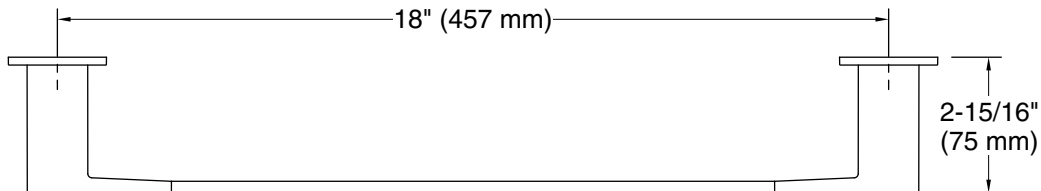

Technical Information

All product dimensions are nominal.

Material: Zinc, Stainless Steel

Notes

Install this product according to the installation instructions.

CAUTION: Risk of personal injury. Do not install these products in any area where they are likely to be used inadvertently as a grab bar or support bar. These products are not designed or intended for use as a grab bar or support bar.