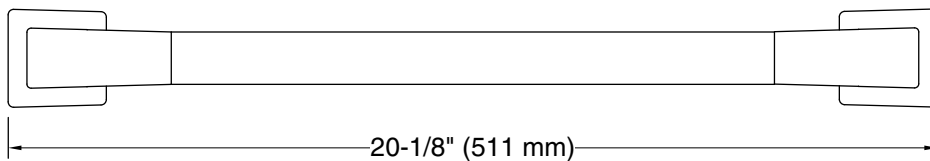

Technical Information

All product dimensions are nominal.

Material: Zinc, Stainless Steel

Notes

Install this product according to the installation instructions.

CAUTION: Risk of personal injury. Do not install these products in any area where they are likely to be used inadvertently as a grab bar or support bar. These products are not designed or intended for use as a grab bar or support bar.