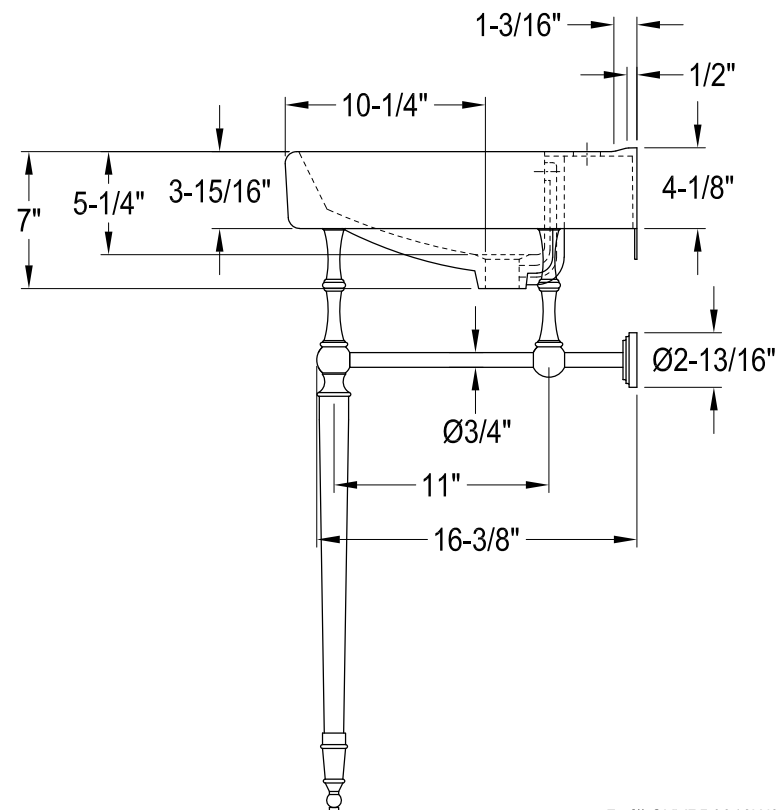

CKVPB2018W81,7

20" Console Sink with Brass Legs

CKVPB2018W87

Widespread Lavatory Faucet With Retail Pop-Up

CKVPB2018W81,7

Brass Pop-Up with Overflow, 22 Gauge