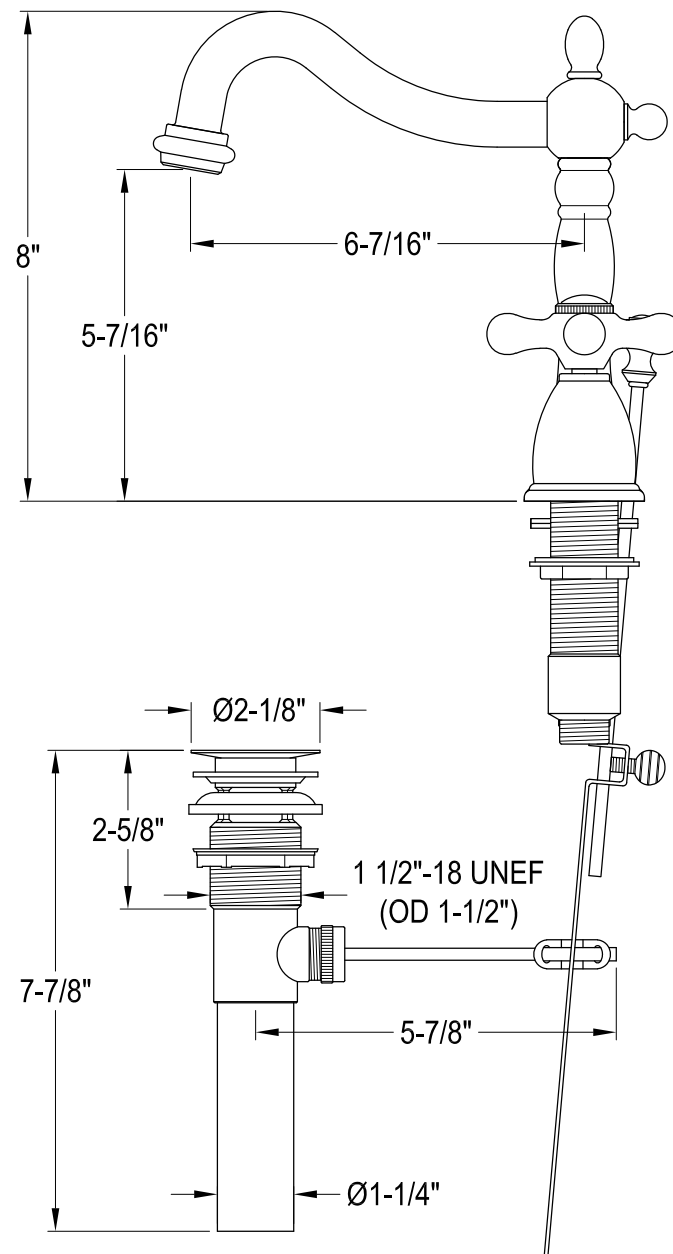

CKVPB2018W81,7

20" Console Sink with Brass Legs

CKVPB2018W87

Widespread Lavatory Faucet With Retail Pop-Up

CKVPB2018W81,7

Brass Pop-Up with Overflow, 22 Gauge