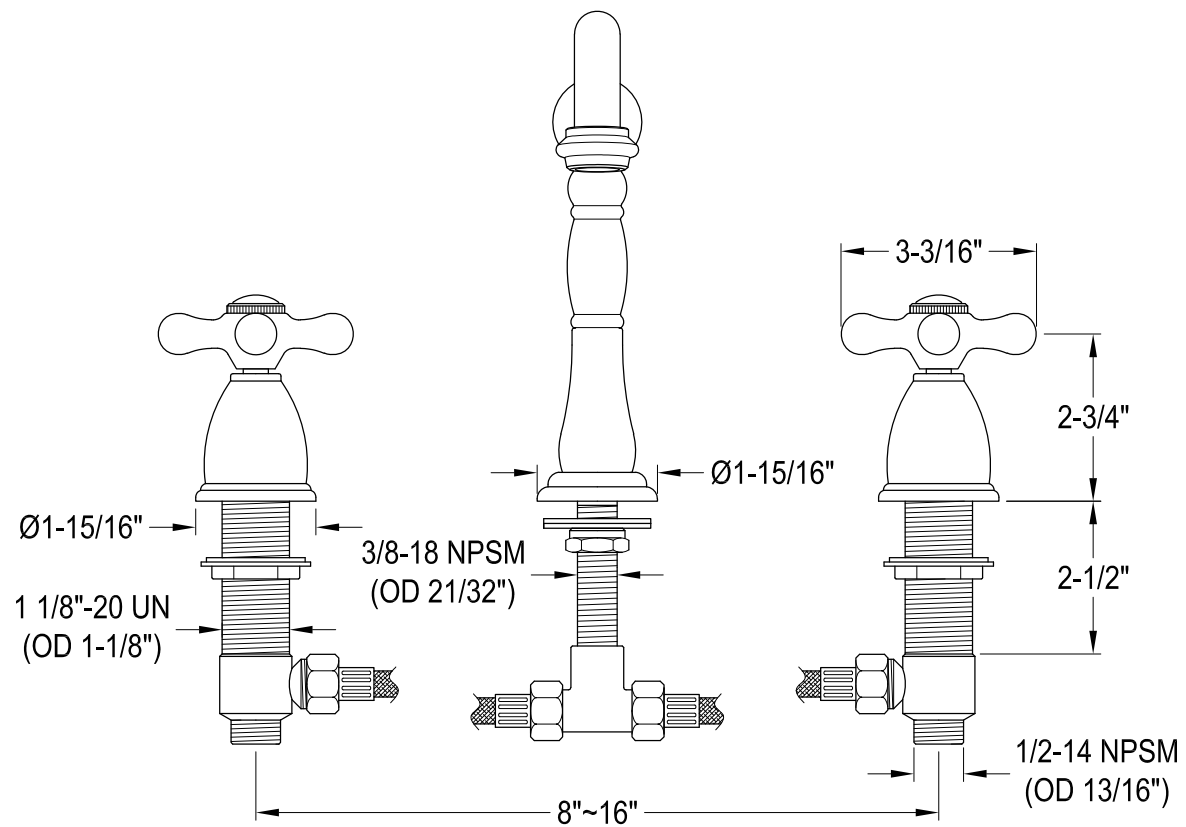

CKVPB2018W81,7

20" Console Sink with Brass Legs

CKVPB2018W87

Widespread Lavatory Faucet With Retail Pop-Up

CKVPB2018W81,7

Brass Pop-Up with Overflow, 22 Gauge