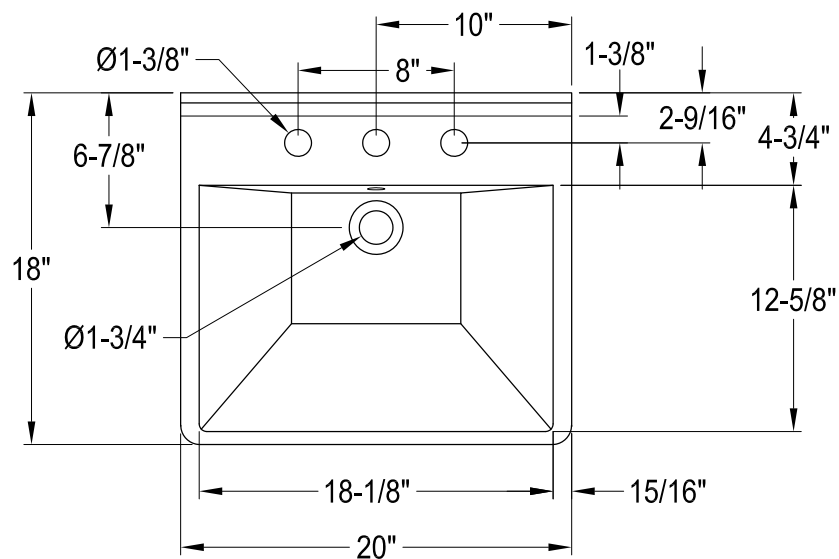

CKVPB2018W81,7

20" Console Sink with Brass Legs

CKVPB2018W87

Widespread Lavatory Faucet With Retail Pop-Up

CKVPB2018W81,7

Brass Pop-Up with Overflow, 22 Gauge