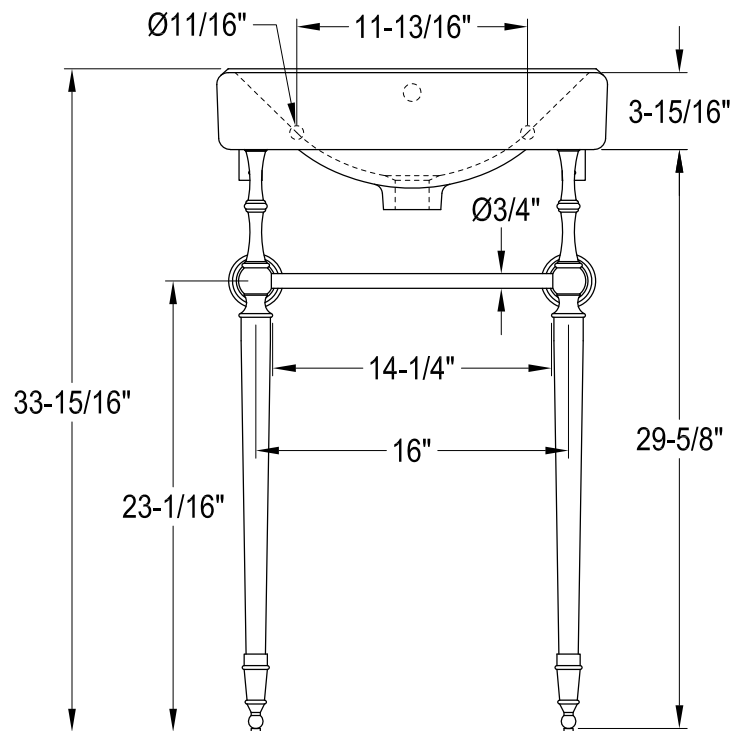

CKVPB2018W81,7

20" Console Sink with Brass Legs

CKVPB2018W87

Widespread Lavatory Faucet With Retail Pop-Up

CKVPB2018W81,7

Brass Pop-Up with Overflow, 22 Gauge