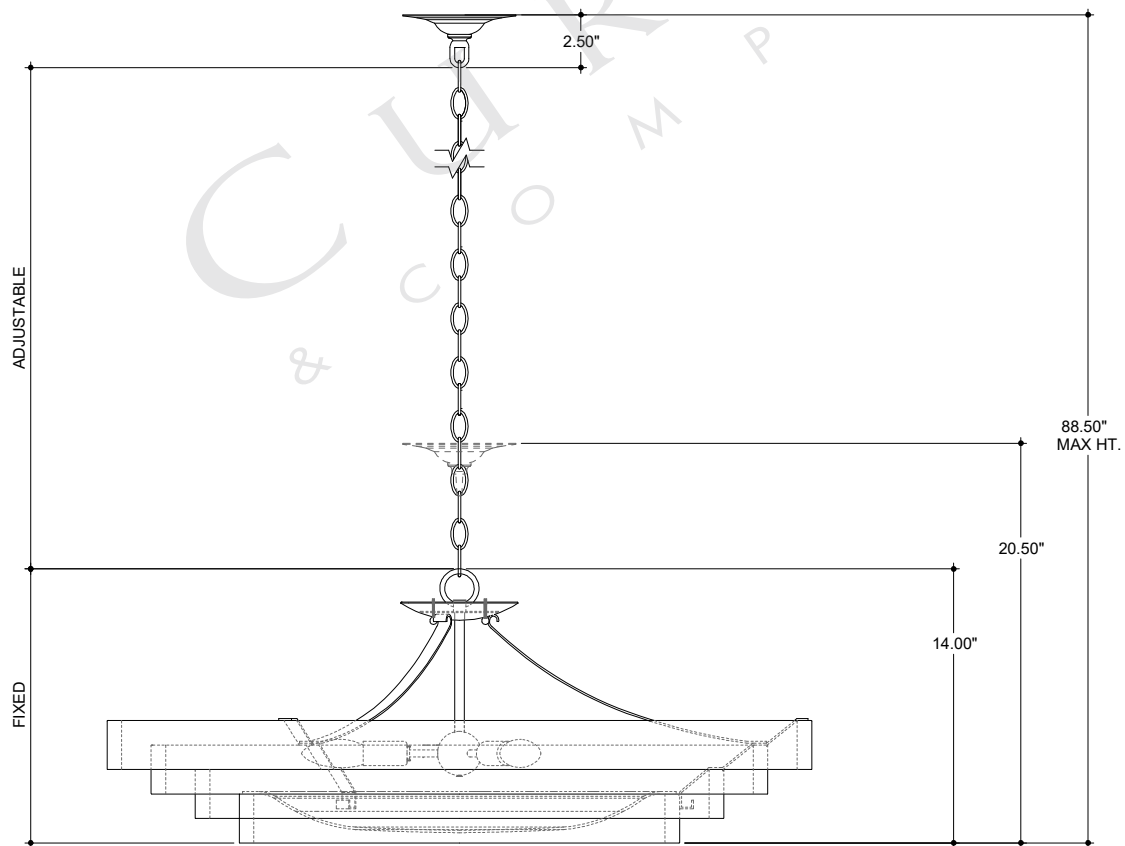

36.00" DIA. BODY

6.00" DIA. CANOPY

1.00" H X 4.25" W
CROSS BAR

TOP VIEW

CANOPY DETAIL

FRONT VIEW

9000-0187

ALL WORK © 2020 CURREY & COMPANY