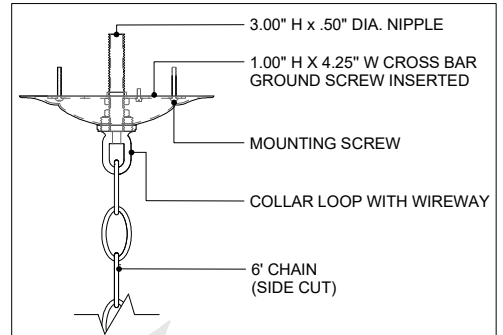

36.00" DIA. BODY

6.00" DIA. CANOPY

1.00" H X 4.25" W
CROSS BAR

TOP VIEW

CANOPY DETAIL

FRONT VIEW

9000-0187

ALL WORK © 2020 CURREY & COMPANY