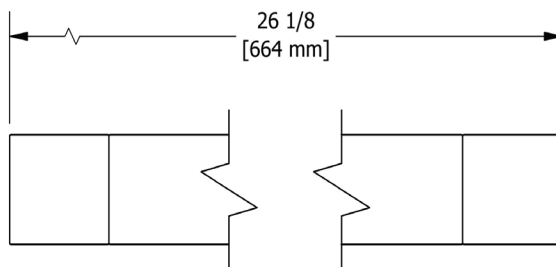

Reflot

Porte-serviette 60 cm (24")

MODÈLES: RF5

For warranty or additional information, contact:

U.S.A.
houseofrohl.com/support
 1-800-777-9762

QUEBEC / MARITIMES / WESTERN CANADA
 QUÉBEC / MARITIMES / OUEST CANADIEN
 QUEBEC / MARITIMOS / CANADA OCCIDENTAL
houseofrohl.ca/support
 1-866-473-8442