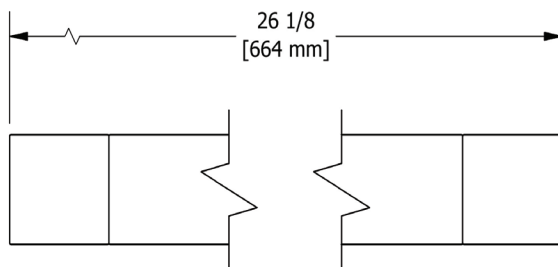

Reflet

24" towel bar

MODEL: RF5

For warranty or additional information, contact:

U.S.A.
houseofrohl.com/support
 1-800-777-9762

QUEBEC / MARITIMES / WESTERN CANADA
 QUÉBEC / MARITIMES / OUEST CANADIEN
 QUEBEC / MARITIMOS / CANADA OCCIDENTAL
houseofrohl.ca/support
 1-866-473-8442