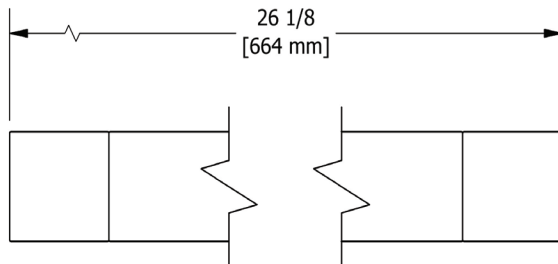

Reflet

Barra para toallas de 60 cm (24")

MODELOS: RF5

For warranty or additional information, contact:

U.S.A.
houseofrohl.com/support
 1-800-777-9762

QUEBEC / MARITIMES / WESTERN CANADA
 QUÉBEC / MARITIMES / OUEST CANADIEN
 QUEBEC / MARITIMOS / CANADA OCCIDENTAL
houseofrohl.ca/support
 1-866-473-8442