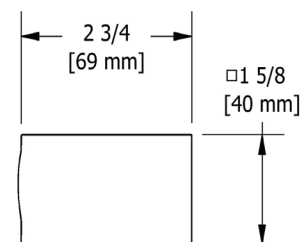

Reflot

Porte-serviette 60 cm (24")

MODÈLES: RF5

For warranty or additional information, contact:

U.S.A.
houseofrohl.com/support
 1-800-777-9762

QUEBEC / MARITIMES / WESTERN CANADA
 QUÉBEC / MARITIMES / OUEST CANADIEN
 QUEBEC / MARITIMOS / CANADA OCCIDENTAL
houseofrohl.ca/support
 1-866-473-8442