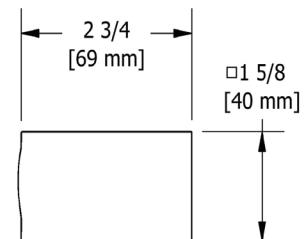

Reflet

Barra para toallas de 60 cm (24")

MODELOS: RF5

For warranty or additional information, contact:

U.S.A.
houseofrohl.com/support
 1-800-777-9762

QUEBEC / MARITIMES / WESTERN CANADA
 QUÉBEC / MARITIMES / OUEST CANADIEN
 QUEBEC / MARITIMOS / CANADA OCCIDENTAL
houseofrohl.ca/support
 1-866-473-8442